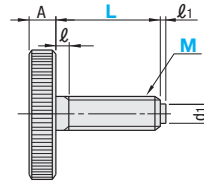

## Knurled Knobs with Pad

RoHS 10

Type	Body		Pad
	M Material	S Surface Treatment	M Material
NOOSP	SUS303	Brushed Finish	Polyacetal (White)
NOOSC			Free-Cutting Brass (C3604)

NOOSP  
NOOSC

Part Number	Type	M (Coarse)	L	A	D	d1	l	l1	Unit Price		
									NOOSP	NOOSC	
Polyacetal NOOSP	3	6	10	2.5	12	1.5	1	0.5			
		6	10	16	3.5	16	2	1.2	1		
		10	16	20	4	20	3	1.4	1		
	Free-Cutting Brass NOOSC	6	10	16	25	30	5	24	4	1.5	1
		8	16	20	25	30	6	30	6	2	2
		10	20	25	30	40	8	36	8	2.5	2

With Screw and Nut  
NKOSJ

Without Screw and Nut  
NKOSJN

Length of the threaded section is changeable by replacing with a commercially-available bolt.

Part Number	Type	M	L	Selectable only for NKOSJ	(L1)	D	D1	B	d1	(d2)	A	S	t	Unit Price		
														NKOSJ	NKOSJN	
With Screw and Nut NKOSJ	4		12	6.6	16	7.5	11	9	8.1	8	2.4	5				
			15	9.6												
			20	14.6												
			25	19.6												
			30	24.6												
	Without Screw and Nut NKOSJN	5		15	8.8	20	9	12	10	9.2	9	3.2	6			
				20	13.8											
				25	18.8											
				30	23.8											
				35	28.8											
		6		15	8.4	24	11	14	12	11.5	10	3.6	7			
				20	13.4											
25				18.4												
30				23.4												
35				28.4												