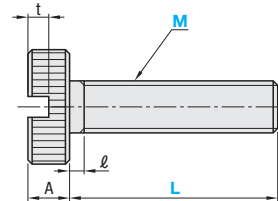

Part Number	Type	M (Coarse)	L Selection	D	A	l	t	W	Unit Price			
									NOBW	NOOSW		
NOBW NOOSW		3	6	10	5	2.5	1	1.5	1.8			
		4	6	10	16	7	3.5	1.2	1.5	1.8		
		5	10	16	20	11	4	1.4	2	1.8		
		6	10	16	20	25	30	13	5	1.5	2	1.8

Ordering Example Part Number - L
NKOSJ4 - 12
NOBW3 - 10