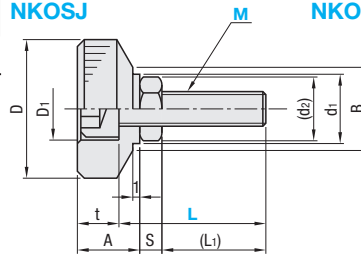

## Knurled Knobs - Counterbored

RoHS 10

Type	Accessory	Body		Accessory	
		M Material	S Surface Treatment	Bolt Material	Nut Material
NKOSJ	Screw, Nut	SUS303		SUS304 Equivalent	
NKOSJN	Without Screw and Nut				

With Screw and Nut  
NKOSJ

Without Screw and Nut  
NKOSJN

Length of the threaded section is changeable by replacing with a commercially-available bolt.

Part Number	Type	M	L	Selectable only for NKOSJ	(L1)	D	D1	B	d1	(d2)	A	S	t	Unit Price		
														NKOSJ	NKOSJN	
With Screw and Nut NKOSJ	4		12	6.6	16	7.5	11	9	8.1	8	2.4	5				
			15	9.6												
			20	14.6												
			25	19.6												
			30	24.6												
	Without Screw and Nut NKOSJN	5		15	8.8	20	9	12	10	9.2	9	3.2	6			
				20	13.8											
				25	18.8											
				30	23.8											
				35	28.8											
		6		15	8.4	24	11	14	12	11.5	10	3.6	7			
				20	13.4											
25				18.4												
30				23.4												
35				28.4												