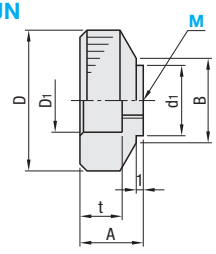

With Screw and Nut  
NKOSJ

Without Screw and Nut  
NKOSJN

Length of the threaded section is changeable by replacing with a commercially-available bolt.

Part Number	Type	M	L	Selectable only for NKOSJ	(L1)	D	D1	B	d1	(d2)	A	S	t	Unit Price		
														NKOSJ	NKOSJN	
With Screw and Nut NKOSJ	4		12	6.6	16	7.5	11	9	8.1	8	2.4	5				
			15	9.6												
			20	14.6												
			25	19.6												
			30	24.6												
	Without Screw and Nut NKOSJN	5		15	8.8	20	9	12	10	9.2	9	3.2	6			
				20	13.8											
				25	18.8											
				30	23.8											
				35	28.8											
		6		15	8.4	24	11	14	12	11.5	10	3.6	7			
				20	13.4											
25				18.4												
30				23.4												
35				28.4												