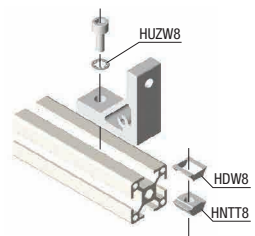

### Post-Assembly Insertion Screws

**HATLSN8-8**

Material: Nut Screw SUS316 Equivalent (Sintered) SUS304 **RoHS10**

\* Electrically conductive

Ordering Example:

Effective Length of Post-Assembly Insertion Screws M8:

Slot of Aluminum Extrusion

Part Number	L	H	Applicable Extrusion (Series)	Reference Tightening Torque (N·m)	Unit Price	Volume Discount Rate	Part Number	L
<b>HATLSN8-8</b>	20 25	17.0 22.0	HFS8	23.5	1 ~ 299 pc(s)	300-499 500-600	<b>HATLSN8-8</b>	20

### Conductive Washers

**HDW8**

Material: SUS304 **RoHS10**

⚠ Be careful not to injure your hand when fitting onto nut.

**ex** Example

Electrical conductivity between extrusions is achieved by combining HDW and HUZW.

Part Number	Applicable Pre-Assembly Insertion Nut	Unit Price	Volume Discount Rate	Part Number
<b>HDW8</b>	HNTT8	1-99 pc(s)	100-200	<b>HDW8</b>