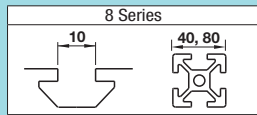

# Pre-Assembly Insertion Screws / Conductive Washers / Toothed Washers / Flanged Nuts for Aluminum Extrusions For 8 Series (Slot Width 10mm)

Tightening Torque  $\Rightarrow$  P526