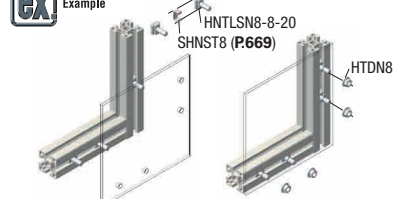

### Toothed Washers (Internal Teeth Type)

**HUZW8PACK**

Material: SUS304 **RoHS10**

100 pcs. per package

Part Number	Unit Price	Volume Discount Rate	Part Number
<b>HUZW8PACK</b>	1 ~ 4 pkg(s)	5-10	<b>HUZW8PACK</b>

### Flanged Nuts

**HTDN**

Material: SUS304 **RoHS10**

**ex** Example

Part Number	Unit Price	Volume Discount Rate	Part Number				
<b>HTDN</b> (Stainless Steel)	4 5 6 8	7 8 10 12	4.2 5.5 6.0 7.5				
Type	M	B	T	D	Unit Price	Volume Discount Rate	Part Number
					1 ~ 499 pc(s)	500-999 1000-1500	<b>HTDN6</b>