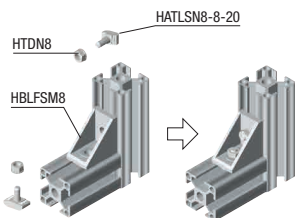

Part Number	Applicable Pre-Assembly Insertion Nut	Unit Price	Volume Discount Rate	Part Number
HDW8	HNTT8	1-99 pc(s)	100-200	HDW8

Toothed Washers (Internal Teeth Type)

HUZW8PACK

Material: SUS304 **RoHS10**

100 pcs. per package