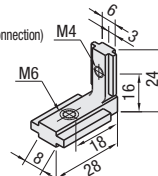

Type	Material	Surface Treatment
HBLBS6-5	S45C	Trivalent Chromate

HBLBS6-5

(For 30 Square - 20 Square Connection)