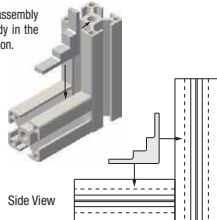

Part Number Type	Mass (g)	Included Screw		Allowable Load (N)	Unit Price 1-99 pc(s).	Volume Discount Rate 100-120
		Nut, Set Screw M6x5	Quantity			
HABLBS6	28	Nut, Set Screw M6x5	2	500		

Example

■ **How to Use Post-Assembly Insertion Blind Brackets**

■ **Features:** Blind Brackets to connect 30, 20 square Extrusions.