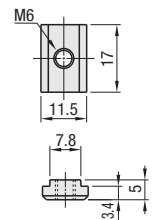

Type	Components	Material	Surface Treatment
HABLBS6	Post-Assembly Insertion BB Body	SCS13	-
	Post-Assembly Insertion BB Nut	SUS304 Sintered Alloy	
	Set Screw	SUS304	

HABLBS6