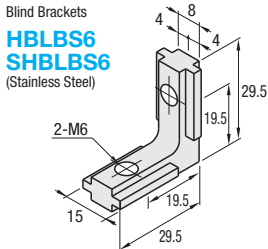

Blind Brackets

For 6 Series (Slot Width 8mm) Aluminum Extrusions

■ **Features:** No need for alterations to hide brackets inside of the slot.

Blind Brackets

Type	Material	Surface Treatment
HBLBS6	S45C	Trivalent Chromate
HBLBSL6		
SHBLBS6	SCS13	-
SHBLBSL6		
HBLPBS6	SPCC	Trivalent Chromate

Blind Brackets - Long Type

HBLBSL6
SHBLBSL6
(Stainless Steel)

Part Number Type	Mass (g)	Included Screw		Allowable Load (N)	Unit Price 1-99 pc(s).	Volume Discount Rate 100-120
		Screw	Quantity			
HBLBS6	30	Set Screw M6x8	2	686		
SHBLBS6 (Stainless Steel)						
HBLBSL6	38	Set Screw M6x8	4	957		
SHBLBSL6 (Stainless Steel)						
HBLPBS6	16		2	500		

Example

■ **How to Use: Blind Brackets**

■ **Features:** Post-Assembly Insertion Type for Blind Brackets.

Post-Assembly Insertion Blind Brackets

Type	Components	Material	Surface Treatment
HABLBS6	Post-Assembly Insertion BB Body	SCS13	-
	Post-Assembly Insertion BB Nut	SUS304 Sintered Alloy	
	Set Screw	SUS304	

HABLBS6

Part Number Type	Mass (g)	Included Screw		Allowable Load (N)	Unit Price 1-99 pc(s).	Volume Discount Rate 100-120
		Nut, Set Screw M6x5	Quantity			
HABLBS6	28	Nut, Set Screw M6x5	2	500		

Example

■ **How to Use Post-Assembly Insertion Blind Brackets**

■ **Features:** Blind Brackets to connect 30, 20 square Extrusions.

Blind Brackets for Different Extrusion Sizes

Type	Material	Surface Treatment
HBLBS6-5	S45C	Trivalent Chromate

HBLBS6-5

(For 30 Square - 20 Square Connection)

Part Number Type	Mass (g)	Extrusion Series	Included Screw		Unit Price 1-99 pc(s).	Volume Discount Rate 100-120
			Screw	Quantity		
HBLBS6-5	20	HFS6 and HFS5	Set Screw M4x5	1		
			Set Screw M6x8	1		

Ordering Example

Part Number

HBLBS6