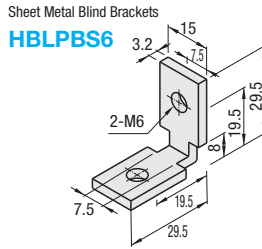

Blind Brackets

For 6 Series (Slot Width 8mm) Aluminum Extrusions

■ **Features:** No need for alterations to hide brackets inside of the slot.

Blind Brackets

Type	Material	Surface Treatment
HBLBS6	S45C	Trivalent Chromate
HBLBSL6		
SHBLBS6	SCS13	-
SHBLBSL6		
HBLPBS6	SPCC	Trivalent Chromate

Blind Brackets - Long Type

HBLBSL6
SHBLBSL6
(Stainless Steel)

Part Number Type	Mass (g)	Included Screw		Allowable Load (N)	Unit Price 1-99 pc(s).	Volume Discount Rate 100-120
		Screw	Quantity			
HBLBS6	30	Set Screw M6x8	2	686		
SHBLBS6 (Stainless Steel)						
HBLBSL6	38	Set Screw M6x8	4	957		
SHBLBSL6 (Stainless Steel)						
HBLPBS6	16		2	500		

Example

■ **How to Use: Blind Brackets**

■ **Features:** Post-Assembly Insertion Type for Blind Brackets.

Post-Assembly Insertion Blind Brackets

Type	Components	Material	Surface Treatment
HABLBS6	Post-Assembly Insertion BB Body	SCS13	-
	Post-Assembly Insertion BB Nut	SUS304 Sintered Alloy	
	Set Screw	SUS304	

HABLBS6

Part Number Type	Mass (g)	Included Screw		Allowable Load (N)	Unit Price 1-99 pc(s).	Volume Discount Rate 100-120
		Nut, Set Screw M6x5	Quantity			
HABLBS6	28	Nut, Set Screw M6x5	2	500		

Example

■ **How to Use Post-Assembly Insertion Blind Brackets**

■ **Features:** Blind Brackets to connect 30, 20 square Extrusions.

Blind Brackets for Different Extrusion Sizes

Type	Material	Surface Treatment
HBLBS6-5	S45C	Trivalent Chromate

HBLBS6-5

(For 30 Square - 20 Square Connection)

Part Number Type	Mass (g)	Extrusion Series	Included Screw		Unit Price 1-99 pc(s).	Volume Discount Rate 100-120
			Screw	Quantity		
HBLBS6-5	20	HFS6 and HFS5	Set Screw M4x5	1		
			Set Screw M6x8	1		

Ordering Example

Part Number

HBLBS6