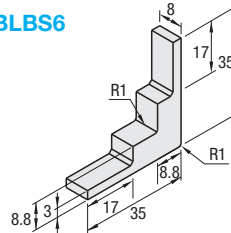

Type	Components	Material	Surface Treatment
HABLBS6	Post-Assembly Insertion BB Body	SCS13	-
	Post-Assembly Insertion BB Nut	SUS304 Sintered Alloy	
	Set Screw	SUS304	

HABLBS6