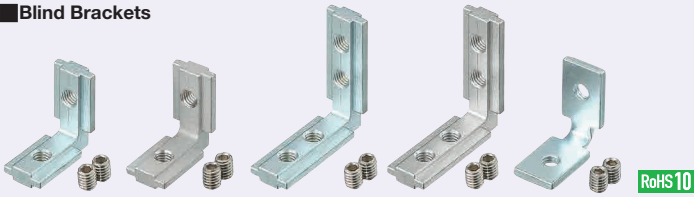

Blind Brackets

For 6 Series (Slot Width 8mm) Aluminum Extrusions

■ **Features:** No need for alterations to hide brackets inside of the slot.

Blind Brackets

Type	Material	Surface Treatment
HBLBS6	S45C	Trivalent Chromate
HBLBSL6		
SHBLBS6	SCS13	-
SHBLBSL6		
HBLPBS6	SPCC	Trivalent Chromate