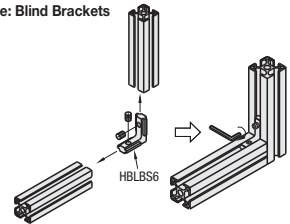

Part Number Type	Mass (g)	Included Screw		Allowable Load (N)	Unit Price 1-99 pc(s).	Volume Discount Rate 100-120
		Screw	Quantity			
HBLBS6	30	Set Screw M6x8	2	686		
SHBLBS6 (Stainless Steel)						
HBLBSL6	38	Set Screw M6x8	4	957		
SHBLBSL6 (Stainless Steel)						
HBLPBS6	16		2	500		

Example

■ **How to Use: Blind Brackets**

■ **Features:** Post-Assembly Insertion Type for Blind Brackets.