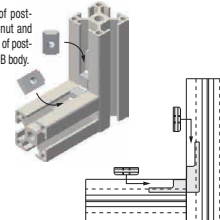

Part Number Type	Mass (g)	Included Screw		Allowable Load (N)	Unit Price 1-99 pc(s).	Volume Discount Rate 100-120
		Nut, Set Screw M6x5	Quantity			
HABLBS6	28	Nut, Set Screw M6x5	2	500		

Example

■ **How to Use Post-Assembly Insertion Blind Brackets**

■ **Features:** Blind Brackets to connect 30, 20 square Extrusions.