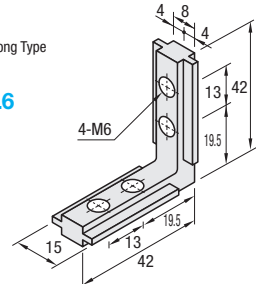

Blind Brackets - Long Type

HBLBSL6
SHBLBSL6
(Stainless Steel)