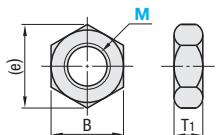

Can be ordered as a separate item. P.240

RoHS10

Nuts - JIS Class 3

Type	Material	Surface Treatment
BOX-KNTR	SAE1008 (SWRCH Equivalent)	Trivalent Chromate
BOX-SKNTR	SUS304	-

BOX-KNTR
BOX-SKNTR

MxP (Coarse)	B	(e)	T ₁
3x0.5	5.5	6.4	1.8
4x0.7	7	8.1	2.4
5x0.8	8	9.2	3.2
6x1.0	10	11.5	3.6
8x1.25	13	15	5
10x1.5	17	19.6	6