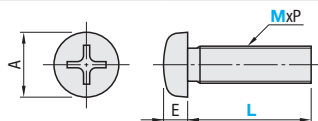

MxP (Coarse)	A	E	Phillips No.
2 x0.4	3.5	1.3	1
2.5x0.45	4.5	1.7	1
2.6x0.45	4.5	1.7	1
3 x0.5	5.5	2	2
4 x0.7	7	2.6	2
5 x0.8	9	3.3	2
6 x1.0	10.5	3.9	3

Can be ordered as a separate item. P226

Please specify in box quantity when ordering.
One box is shipped for an order of 1.

Ordering Example

Part Number

BOX-SCBJ5-10
BOX-NKJ5-10

Box package is cost-saving for in-house stock or when large quantities are needed.

Part Number		Unit Price 1 to 10 boxes		Pcs./ Box
Type	M-L	Price per pkg.	1 Box	
BOX-SCBJ (Stainless Steel)	2- 4			500 pcs./box
	5			
	6			
	8			
	2.5- 4			
	5			
	6			
	8			
	10			
	2.6- 4			
	5			
	6			
	8			
	10			
	3- 5			
6				
8				
10				
4- 5				
6				
8				
10				
5- 8				
10				
12				
15				
6-10				
12				
15				
			200 pcs./box	

For orders larger than indicated quantity, please check with WOS.

Part Number		Unit Price 1 to 10 boxes		Pcs./ Box
Type	M-L	Price per pkg.	1 Box	
BOX-NKJ (Stainless Steel)	2- 3			2,000 pcs./box
	4			
	5			
	6			
	8			
	2.5- 3			
	4			
	5			
	6			
	8			
	10			
	2.6- 3			
	4			
	5			
	6			
	8			
	10			
	3- 5			
	6			
	8			
	10			
4- 5				
6				
8				
10				
5- 8				
10				
12				
15				
6-10				
12				
15				
			1,000 pcs./box	
			500 pcs./box	
			300 pcs./box	

For orders larger than indicated quantity, please check with WOS.