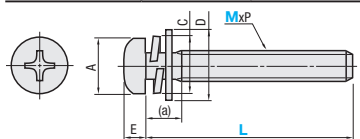

MxP (Coarse)	A	E	C	D	(a)	Phillips No.
2 x0.4	3.5	1.3	4	6	2.1	1
2.5x0.45	4.5	1.7	4.8	7.5	2.7	1
2.6x0.45	4.5	1.7	4.8	7.5	2.7	1
3 x0.5	5.5	2	5.5	8	3	2
4 x0.7	7	2.6	7	10	4.4	2
5 x0.8	9	3.3	8.5	12	5.4	2
6 x1.0	10.5	3.9	11.5	13	6.9	3

Can be ordered as a separate item. P227