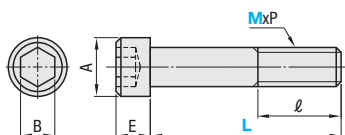

MxP (Coarse)	A	E	B
2 x0.4	3.8	2	1.5
2.5x0.45	4.5	2.5	2
2.6x0.45	4.5	2.6	2
3 x0.5	5.5	3	2.5
4 x0.7	7	4	3
5 x0.8	8.5	5	4
6 x1.0	10	6	5
8 x1.25	13	8	6
10 x1.5	16	10	8

Can be ordered as a separate item. P.172

(Ex.) 12.9

Please specify in box quantity when ordering. One box is shipped for an order of 1.

Ordering Example

Part Number

BOX-CBF3-6

ℓ	Part Number		Unit Price 1~50 boxes		Pcs./ Box			
	Type	M-L	Price per pkg.	1 Box				
18	Studs - Fully Threaded	2- 5			1,000 pcs./box			
		8						
		10						
		12						
		15						
		2.5- 5						
		8						
		10						
		2.6- 5						
		8						
		10						
		20	Studs - Fully Threaded	3- 5				1,000 pcs./box
6								
8								
10								
12								
15								
20								
25								
30								
4- 5								
6								
8								
10								
12								
15								
20								
25								
30								
35								
40								
22	Studs - Fully Threaded	5- 8			1,000 pcs./box			
		10						
		12						
		15						
		20						
		25						
		30						
		35						
		40						
		6- 8						
		10						
		12						
15								
20								
25								
30								
35								
40								
24	Studs - Fully Threaded	8-12			1,000 pcs./box			
		15						
		20						
		25						
		30						
		35						
		40						
		6- 8						
		10						
		12						
		15						
		20						
25								
30								
35								
40								
28	Studs - Fully Threaded	8-12			800 pcs./box			
		15						
		20						
		25						
		30						
		35						
		40						
		6- 8						
		10						
		12						
		15						
		20						
25								
30								
35								
40								
30	Studs - Fully Threaded	10-20			600 pcs./box			
		25						
		30						
		35						
		40						
		40						
35	Studs - Fully Threaded	10-20			800 pcs./box			
		25						
		30						
		35						
		40						
		40						
40	Studs - Fully Threaded	10-20			1,000 pcs./box			
		25						
		30						
		35						
		40						
		40