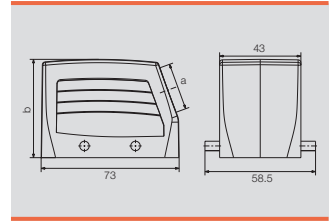

RockStar® Housings IP66 / NEMA Type 4X

Side locking, lower side

Size 4

Hood

Plug housing, cable entry sideways

a	Version	Cover	b (mm)	Type	Order No.
M 20	w. threading		52	HDC 10B TSBU 1M20G	1787560000
M 25	w. threading		52	HDC 10B TSBU 1M25G	1787550000
M 25	w. threading		72	HDC 24D TSBU 1M25G	1787240000
M 32	w. threading		72	HDC 24D TSBU 1M32G	1787230000
PG 16	w. threading		52	HDC 10B TSBU 1PG16G	1654070000
PG 21	w. threading		52	HDC 10B TSBU 1PG21G	1654090000
PG 21	w. threading		72	HDC 24D TSBU 1PG21G	1654150000
PG 29	w. threading		72	HDC 24D TSBU 1PG29G	1654170000

Plug housing, cable entry at top

a	Version	Cover	b (mm)	Type	Order No.
M 20	w. threading		52	HDC 10B TOBU 1M20G	1787600000
M 25	w. threading		52	HDC 10B TOBU 1M25G	1787590000
M 25	w. threading		72	HDC 24D TOBU 1M25G	1787300000
M 32	w. threading		72	HDC 24D TOBU 1M32G	1787290000
PG 16	w. threading		52	HDC 10B TOBU 1PG16G	1654220000
PG 21	w. threading		52	HDC 10B TOBU 1PG21G	1654240000
PG 29	w. threading		72	HDC 24D TOBU 1PG29G	1654320000