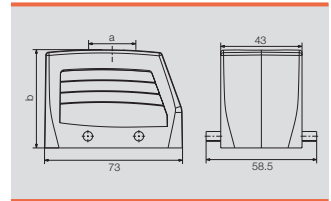

RockStar® Housings IP66 / NEMA Type 4X

Side locking, lower side

Size 4

Hood

Plug housing, cable entry sideways

a	Version	Cover	b (mm)	Type	Order No.
M 20	w. threading		52	HDC 10B TSBU 1M20G	1787560000
M 25	w. threading		52	HDC 10B TSBU 1M25G	1787550000
M 25	w. threading		72	HDC 24D TSBU 1M25G	1787240000
M 32	w. threading		72	HDC 24D TSBU 1M32G	1787230000
PG 16	w. threading		52	HDC 10B TSBU 1PG16G	1654070000
PG 21	w. threading		52	HDC 10B TSBU 1PG21G	1654090000
PG 21	w. threading		72	HDC 24D TSBU 1PG21G	1654150000
PG 29	w. threading		72	HDC 24D TSBU 1PG29G	1654170000

Plug housing, cable entry at top

a	Version	Cover	b (mm)	Type	Order No.
M 20	w. threading		52	HDC 10B TOBU 1M20G	1787600000
M 25	w. threading		52	HDC 10B TOBU 1M25G	1787590000
M 25	w. threading		72	HDC 24D TOBU 1M25G	1787300000
M 32	w. threading		72	HDC 24D TOBU 1M32G	1787290000
PG 16	w. threading		52	HDC 10B TOBU 1PG16G	1654220000
PG 21	w. threading		52	HDC 10B TOBU 1PG21G	1654240000
PG 29	w. threading		72	HDC 24D TOBU 1PG29G	1654320000