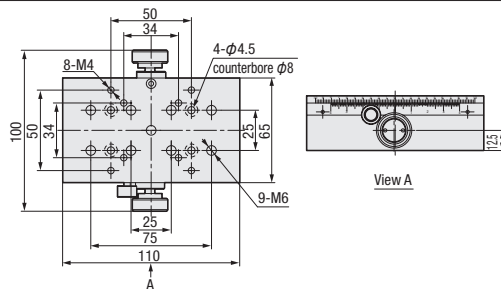

アリ溝送りねじ式・歯車ラック式ステージ

Manual Translation Stage

Dovetail Feed Screw Type-Rack and Pinion Type Translation Stage

Zolix
Zolix
(Brand Code: ZLX)

TSM13D-1S

TSM25D-1S

TSM50D-1S

TSM125D-1S

M Aluminum alloy
S Black oxidation

Type	Stroke (mm)	Series	Stage surface (mm)	Guide rail	Actuating method	Vernier reading (mm)	Load(kg)	Mass (kg)	Feed of rotating for 1 cycle
TSM	13	D-1S	45× 50	Lapping dovetail	Lapping screw	0.02	5	0.3	0.25mm for feed screw
	25		65× 65				7	0.4	
	50		60×100				20	0.65	
	125		60× 63				no	10	

■ Rack and Pinion Type Translation Stage

TSM75D-1C

M Aluminum alloy
S Black oxidation

Type	Stroke (mm)	Series	Stage surface (mm)	Guide rail	Actuating method	Vernier reading (mm)	Load (kg)	Mass (kg)
TSM	75	D-1C	65×110	Lapping dovetail	Precise helical pinion, rack	0.02	20	0.8