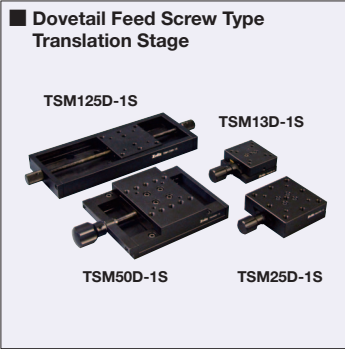

アリ溝送りねじ式・歯車ラック式ステージ

Manual Translation Stage

Dovetail Feed Screw Type-Rack and Pinion Type Translation Stage

Zolix
Zolix
(Brand Code: ZLX)

TSM13D-1S

TSM25D-1S

TSM50D-1S

TSM125D-1S

M Aluminum alloy
S Black oxidation

Type	Stroke (mm)	Series	Stage surface (mm)	Guide rail	Actuating method	Vernier reading (mm)	Load(kg)	Mass (kg)	Feed of rotating for 1 cycle
TSM	13	D-1S	45× 50	Lapping dovetail	Lapping screw	0.02	5	0.3	0.25mm for feed screw
	25		65× 65				7	0.4	
	50		60×100				20	0.65	
	125		60× 63				no	10	

■ Rack and Pinion Type Translation Stage

TSM75D-1C

M Aluminum alloy
S Black oxidation

Type	Stroke (mm)	Series	Stage surface (mm)	Guide rail	Actuating method	Vernier reading (mm)	Load (kg)	Mass (kg)
TSM	75	D-1C	65×110	Lapping dovetail	Precise helical pinion, rack	0.02	20	0.8

Type	Stroke	Series
TSM	13	D-1S
TSM	75	D-1C