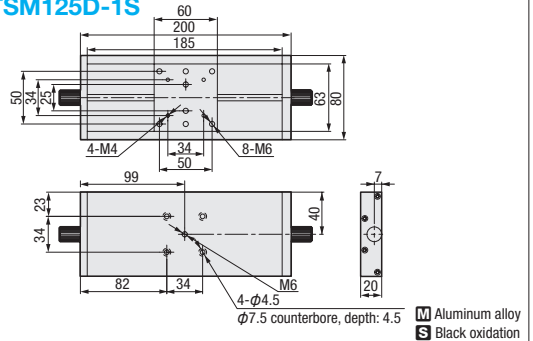

アリ溝送りねじ式・歯車ラック式ステージ

Manual Translation Stage

Dovetail Feed Screw Type-Rack and Pinion Type Translation Stage

Zolix
Zolix
(Brand Code: ZLX)

TSM13D-1S

TSM25D-1S

TSM50D-1S

TSM125D-1S

M Aluminum alloy
S Black oxidation

Type	Stroke (mm)	Series	Stage surface (mm)	Guide rail	Actuating method	Vernier reading (mm)	Load(kg)	Mass (kg)	Feed of rotating for 1 cycle
TSM	13	D-1S	45× 50	Lapping dovetail	Lapping screw	0.02	5	0.3	0.25mm for feed screw
	25		65× 65				7	0.4	
	50		60×100				20	0.65	
	125		60× 63				no	10	

■ Rack and Pinion Type Translation Stage

TSM75D-1C

M Aluminum alloy
S Black oxidation

Type	Stroke (mm)	Series	Stage surface (mm)	Guide rail	Actuating method	Vernier reading (mm)	Load (kg)	Mass (kg)
TSM	75	D-1C	65×110	Lapping dovetail	Precise helical pinion, rack	0.02	20	0.8