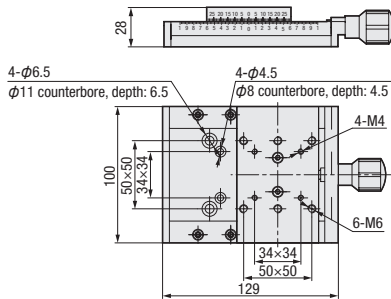

アリ溝送りねじ式・歯車ラック式ステージ

Manual Translation Stage

Dovetail Feed Screw Type-Rack and Pinion Type Translation Stage

Zolix
Zolix
(Brand Code: ZLX)

TSM13D-1S

TSM25D-1S

TSM50D-1S

TSM125D-1S

M Aluminum alloy
S Black oxidation

Type	Stroke (mm)	Series	Stage surface (mm)	Guide rail	Actuating method	Vernier reading (mm)	Load(kg)	Mass (kg)	Feed of rotating for 1 cycle
TSM	13	D-1S	45× 50	Lapping dovetail	Lapping screw	0.02	5	0.3	0.25mm for feed screw
	25		65× 65				7	0.4	
	50		60×100				20	0.65	
	125		60× 63				no	10	

■ Rack and Pinion Type Translation Stage

TSM75D-1C

M Aluminum alloy
S Black oxidation

Type	Stroke (mm)	Series	Stage surface (mm)	Guide rail	Actuating method	Vernier reading (mm)	Load (kg)	Mass (kg)
TSM	75	D-1C	65×110	Lapping dovetail	Precise helical pinion, rack	0.02	20	0.8