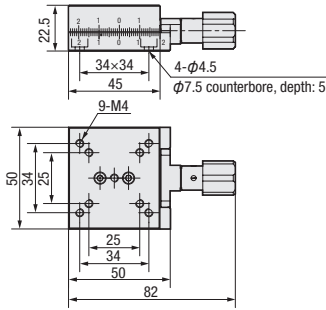

アリ溝送りねじ式・歯車ラック式ステージ

Manual Translation Stage

Dovetail Feed Screw Type-Rack and Pinion Type Translation Stage

Zolix
Zolix
(Brand Code: ZLX)

TSM13D-1S

TSM25D-1S

TSM50D-1S

TSM125D-1S

M Aluminum alloy
S Black oxidation

Type	Stroke (mm)	Series	Stage surface (mm)	Guide rail	Actuating method	Vernier reading (mm)	Load(kg)	Mass (kg)	Feed of rotating for 1 cycle
TSM	13	D-1S	45× 50	Lapping dovetail	Lapping screw	0.02	5	0.3	0.25mm for feed screw
	25		65× 65				7	0.4	
	50		60×100				20	0.65	
	125		60× 63				no	10	

■ Rack and Pinion Type Translation Stage

TSM75D-1C

M Aluminum alloy
S Black oxidation

Type	Stroke (mm)	Series	Stage surface (mm)	Guide rail	Actuating method	Vernier reading (mm)	Load (kg)	Mass (kg)
TSM	75	D-1C	65×110	Lapping dovetail	Precise helical pinion, rack	0.02	20	0.8