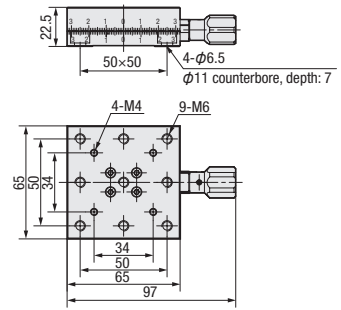

アリ溝送りねじ式・歯車ラック式ステージ

Manual Translation Stage

Dovetail Feed Screw Type-Rack and Pinion Type Translation Stage

Zolix
Zolix
(Brand Code: ZLX)

TSM13D-1S

TSM25D-1S

TSM50D-1S

TSM125D-1S

M Aluminum alloy
S Black oxidation

Type	Stroke (mm)	Series	Stage surface (mm)	Guide rail	Actuating method	Vernier reading (mm)	Load(kg)	Mass (kg)	Feed of rotating for 1 cycle
TSM	13	D-1S	45× 50	Lapping dovetail	Lapping screw	0.02	5	0.3	0.25mm for feed screw
	25		65× 65				7	0.4	
	50		60×100				20	0.65	
	125		60× 63				no	10	

■ Rack and Pinion Type Translation Stage

TSM75D-1C

M Aluminum alloy
S Black oxidation

Type	Stroke (mm)	Series	Stage surface (mm)	Guide rail	Actuating method	Vernier reading (mm)	Load (kg)	Mass (kg)
TSM	75	D-1C	65×110	Lapping dovetail	Precise helical pinion, rack	0.02	20	0.8