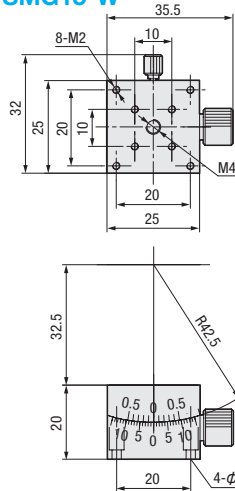

アリ式ゴニオステージ

Manual Translation Stage

Dovetail Angle Translation Stage

Zolix
Zolix
(Brand Code: ZLX)

Brand code: When placing an order, please indicate the Brand code to get a quicker response.

Dovetail Angle Translation Stage

TSMG15-W

TSMG30-W

TSMG10-1W

TSMG10-2W

M Aluminum alloy
S Black oxidation

Part Number	Stage surface (mm)	Adjustment range (°)	Axis height (mm)	Min. scale (°)	Min. reading	Load (kg)
TSMG15-W	25×25	±15	32.5	1	0.1°	2
TSMG30-W	25×25	±30	12.5	2	0.2°	
TSMG10-1W	65×65	±10	100	1	5'	
TSMG10-2W	65×65		76		5'	