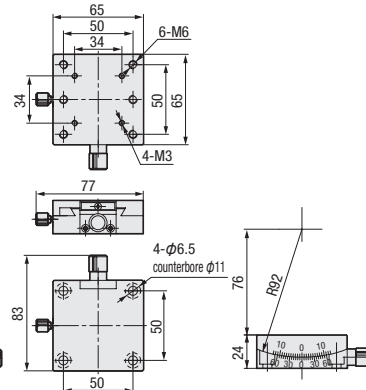

TSMG15-W

TSMG30-W

TSMG10-1W

TSMG10-2W

M Aluminum alloy
S Black oxidation

Part Number	Stage surface (mm)	Adjustment range (°)	Axis height (mm)	Min. scale (°)	Min. reading	Load (kg)
TSMG15-W	25×25	±15	32.5	1	0.1°	2
TSMG30-W	25×25	±30	12.5	2	0.2°	
TSMG10-1W	65×65	±10	100	1	5'	
TSMG10-2W	65×65		76		5'	