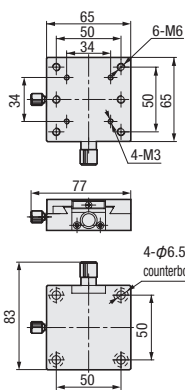

アリ式ゴニオステージ

Manual Translation Stage

Dovetail Angle Translation Stage

Zolix
Zolix
(Brand Code: ZLX)

Brand code: When placing an order, please indicate the Brand code to get a quicker response.

Dovetail Angle Translation Stage

TSMG15-W

TSMG30-W

TSMG10-1W

TSMG10-2W

M Aluminum alloy
S Black oxidation

Part Number	Stage surface (mm)	Adjustment range (°)	Axis height (mm)	Min. scale (°)	Min. reading	Load (kg)
TSMG15-W	25×25	±15	32.5	1	0.1°	2
TSMG30-W	25×25	±30	12.5	2	0.2°	
TSMG10-1W	65×65	±10	100	1	5'	
TSMG10-2W	65×65		76		5'	