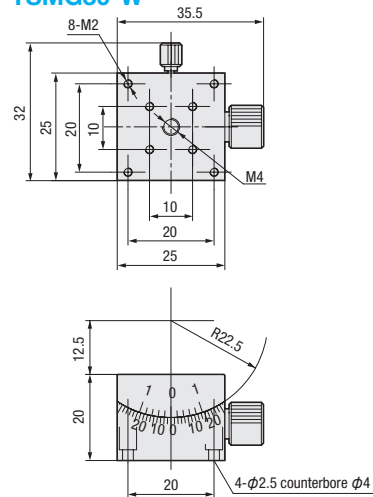

アリ式ゴニオステージ

Manual Translation Stage

Dovetail Angle Translation Stage

Zolix
Zolix
(Brand Code: ZLX)

Brand code: When placing an order, please indicate the Brand code to get a quicker response.

Dovetail Angle Translation Stage

TSMG15-W

TSMG30-W

TSMG10-1W

TSMG10-2W

M Aluminum alloy
S Black oxidation

Part Number	Stage surface (mm)	Adjustment range (°)	Axis height (mm)	Min. scale (°)	Min. reading	Load (kg)
TSMG15-W	25×25	±15	32.5	1	0.1°	2
TSMG30-W	25×25	±30	12.5	2	0.2°	
TSMG10-1W	65×65	±10	100	1	5'	
TSMG10-2W	65×65		76		5'	