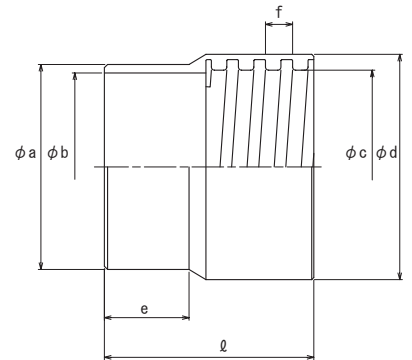

# DUCT Cuffs

material : soft-PVC, EPDM (only Ø175)

Item No.92104-  Gray

Item No.92214-  Ivory

(mm)

Nominal diameter	Applicable product No.	a	b	c	d	e	f	ℓ
32	①	36.0	32.0	33.8	42.0	35	7.5	70
38	①	43.0	38.0	40.0	48.0	35	7.9	80
50	①	56.3	50.8	54.0	65.5	35	10.5	82
65	①	69.0	63.0	66.0	78.5	33	11.5	86
75	①	83.2	76.2	79.5	92.5	37	12.3	94
90	①	96.9	89.2	92.5	106.5	40	12.8	99
100A	③	108.6	101.6	104.0	120.3	42	12.0	100
100B	②	109.6	101.6	105.0	119.8	42	15.0	110
125A	③	134.0	128.0	129.0	143.5	49	12.4	120
125B	②	135.0	128.0	131.0	146.3	50	21.0	142
150A	③	160.0	152.0	150.5	171.0	65	13.5	160
150B	②	160.0	152.0	156.5	173.3	70	20.0	160
175A	③	185.8	177.8	180.3	198.7	70	13.7	180
175B	④	185.8	177.8	181.0	198.7	70	20.0	180
200A	③	215.0	204.0	208.0	224.5	110	14.3	233
200B	②	215.0	204.0	208.0	224.5	110	22.5	233

# Non-PVC DUCT Cuffs

material : Elastmer (olefin) (Color tone : Natural)

Item No.92315-

(mm)

Nominal diameter	a	b	c	d	e	f	ℓ
32	36.3	32.0	33.8	42.0	35	7.5	70
38	43.0	38.0	40.0	48.0	35	7.9	80
50	56.3	50.8	54.0	65.5	35	10.5	82
65	69.0	63.0	66.0	78.5	33	11.0	86
75	83.2	76.2	79.5	92.5	37	12.3	94
90	96.9	89.2	92.5	106.5	40	12.8	99
100B	108.6	101.6	105.0	119.0	42	15.0	110
125B	135.0	128.0	131.0	146.3	50	21.0	142
150B	160.0	152.0	156.0	173.3	70	20.0	159
200B	214.0	204.0	208.0	224.5	110	22.5	233