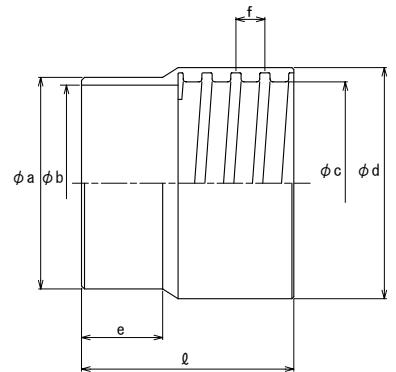

# Non-PVC DUCT Cuffs

material : Elastmer (olefin) (Color tone : Natural)

Item No.92315-

(mm)

Nominal diameter	a	b	c	d	e	f	ℓ
32	36.3	32.0	33.8	42.0	35	7.5	70
38	43.0	38.0	40.0	48.0	35	7.9	80
50	56.3	50.8	54.0	65.5	35	10.5	82
65	69.0	63.0	66.0	78.5	33	11.0	86
75	83.2	76.2	79.5	92.5	37	12.3	94
90	96.9	89.2	92.5	106.5	40	12.8	99
100B	108.6	101.6	105.0	119.0	42	15.0	110
125B	135.0	128.0	131.0	146.3	50	21.0	142
150B	160.0	152.0	156.0	173.3	70	20.0	159
200B	214.0	204.0	208.0	224.5	110	22.5	233

# Cuffs for TOTAKU HERAN DUCT

material : EPDM (Black)

Item No.92103-

(mm)

Nominal diameter	a	b	c	d	e	f	ℓ
38	43.0	38.0	40.5	52.0	30	9.5	75
50	56.0	51.0	53.6	66.3	23	10.0	81
65	69.0	63.0	65.4	78.1	31	12.0	87
75	84.0	77.0	79.8	92.5	38	13.0	98
90	97.0	89.0	92.3	105.8	46	13.5	107
100	110.0	102.0	105.0	118.3	43	15.0	111
125	134.0	126.0	129.3	144.8	52	21.0	146
150	161.0	153.0	155.8	172.3	78	20.0	162
200	214.0	204.0	207.1	223.6	112	22.5	235