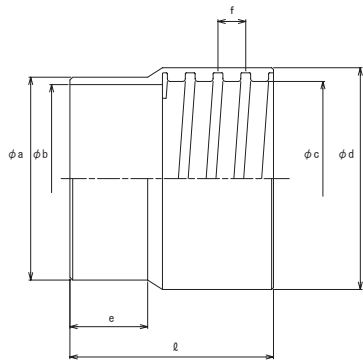

# Cuffs for TOTAKU SD

material : soft-PVC

Item No.92109-

(mm)

Nominal diameter	a	b	c	d	e	f	ℓ
25	30.0	25.0	25.0	36.5	27	3.8	55
32	37.5	32.0	31.7	45.0	35	4.2	72
38	44.0	38.0	38.0	55.5	39	6.3	84
50	59.8	50.8	50.6	69.8	53	6.6	109
65	73.5	63.5	63.0	83.5	70	7.3	144
75	88.2	76.2	76.3	100.5	81	8.8	168
100	114.6	101.6	101.5	132.5	105	11.8	215

# DUCT Cuffs

material : soft-PVC, EPDM (only Ø175)

Item No.92104-  Gray

Item No.92214-  Ivory

(mm)

Nominal diameter	Applicable product No.	a	b	c	d	e	f	ℓ
32	①	36.0	32.0	33.8	42.0	35	7.5	70
38	①	43.0	38.0	40.0	48.0	35	7.9	80
50	①	56.3	50.8	54.0	65.5	35	10.5	82
65	①	69.0	63.0	66.0	78.5	33	11.5	86
75	①	83.2	76.2	79.5	92.5	37	12.3	94
90	①	96.9	89.2	92.5	106.5	40	12.8	99
100A	③	108.6	101.6	104.0	120.3	42	12.0	100
100B	②	109.6	101.6	105.0	119.8	42	15.0	110
125A	③	134.0	128.0	129.0	143.5	49	12.4	120
125B	②	135.0	128.0	131.0	146.3	50	21.0	142
150A	③	160.0	152.0	150.5	171.0	65	13.5	160
150B	②	160.0	152.0	156.5	173.3	70	20.0	160
175A	③	185.8	177.8	180.3	198.7	70	13.7	180
175B	④	185.8	177.8	181.0	198.7	70	20.0	180
200A	③	215.0	204.0	208.0	224.5	110	14.3	233
200B	②	215.0	204.0	208.0	224.5	110	22.5	233

# Non-PVC DUCT Cuffs

material : Elastmer (olefin) (Color tone : Natural)

Item No.92315-

(mm)

Nominal diameter	a	b	c	d	e	f	ℓ
32	36.3	32.0	33.8	42.0	35	7.5	70
38	43.0	38.0	40.0	48.0	35	7.9	80
50	56.3	50.8	54.0	65.5	35	10.5	82
65	69.0	63.0	66.0	78.5	33	11.0	86
75	83.2	76.2	79.5	92.5	37	12.3	94
90	96.9	89.2	92.5	106.5	40	12.8	99
100B	108.6	101.6	105.0	119.0	42	15.0	110
125B	135.0	128.0	131.0	146.3	50	21.0	142
150B	160.0	152.0	156.0	173.3	70	20.0	159
200B	214.0	204.0	208.0	224.5	110	22.5	233