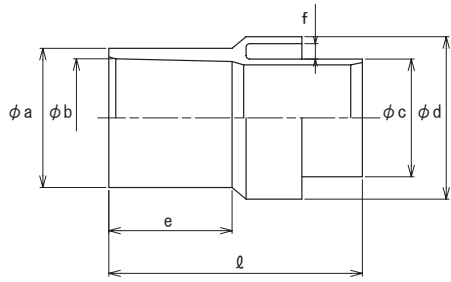

# Cuffs for TOTAKU SD

material : soft-PVC

Item No.92109-

(mm)

Nominal diameter	a	b	c	d	e	f	ℓ
25	30.0	25.0	25.0	36.5	27	3.8	55
32	37.5	32.0	31.7	45.0	35	4.2	72
38	44.0	38.0	38.0	55.5	39	6.3	84
50	59.8	50.8	50.6	69.8	53	6.6	109
65	73.5	63.5	63.0	83.5	70	7.3	144
75	88.2	76.2	76.3	100.5	81	8.8	168
100	114.6	101.6	101.5	132.5	105	11.8	215

# DUCT Cuffs

material : soft-PVC, EPDM (only Ø175)

Item No.92104-  Gray

Item No.92214-  Ivory

(mm)

Nominal diameter	Applicable product No.	a	b	c	d	e	f	ℓ
32	①	36.0	32.0	33.8	42.0	35	7.5	70
38	①	43.0	38.0	40.0	48.0	35	7.9	80
50	①	56.3	50.8	54.0	65.5	35	10.5	82
65	①	69.0	63.0	66.0	78.5	33	11.5	86
75	①	83.2	76.2	79.5	92.5	37	12.3	94
90	①	96.9	89.2	92.5	106.5	40	12.8	99
100A	③	108.6	101.6	104.0	120.3	42	12.0	100
100B	②	109.6	101.6	105.0	119.8	42	15.0	110
125A	③	134.0	128.0	129.0	143.5	49	12.4	120
125B	②	135.0	128.0	131.0	146.3	50	21.0	142
150A	③	160.0	152.0	150.5	171.0	65	13.5	160
150B	②	160.0	152.0	156.5	173.3	70	20.0	160
175A	③	185.8	177.8	180.3	198.7	70	13.7	180
175B	④	185.8	177.8	181.0	198.7	70	20.0	180
200A	③	215.0	204.0	208.0	224.5	110	14.3	233
200B	②	215.0	204.0	208.0	224.5	110	22.5	233

# Non-PVC DUCT Cuffs

material : Elastmer (olefin) (Color tone : Natural)

Item No.92315-

(mm)

Nominal diameter	a	b	c	d	e	f	ℓ
32	36.3	32.0	33.8	42.0	35	7.5	70
38	43.0	38.0	40.0	48.0	35	7.9	80
50	56.3	50.8	54.0	65.5	35	10.5	82
65	69.0	63.0	66.0	78.5	33	11.0	86
75	83.2	76.2	79.5	92.5	37	12.3	94
90	96.9	89.2	92.5	106.5	40	12.8	99
100B	108.6	101.6	105.0	119.0	42	15.0	110
125B	135.0	128.0	131.0	146.3	50	21.0	142
150B	160.0	152.0	156.0	173.3	70	20.0	159
200B	214.0	204.0	208.0	224.5	110	22.5	233