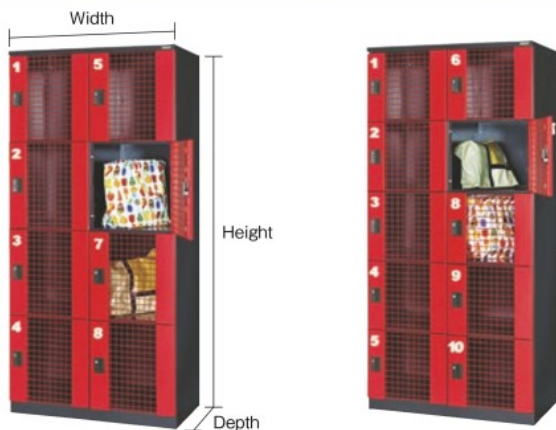

KOYO **"Wire Mesh Locker"**

1. **Features**
2. •Locker under a brand-new design concept with the theme of fashionability.
   - •The wire mesh surface is coated with resin, having round corners and soft touch.
3. **Specs**
4. •With cylinder lock
5. **Origin**
6. •Japan

Structure consists of wire mesh inserted between frames of steel plates and secured with screws from both sides.