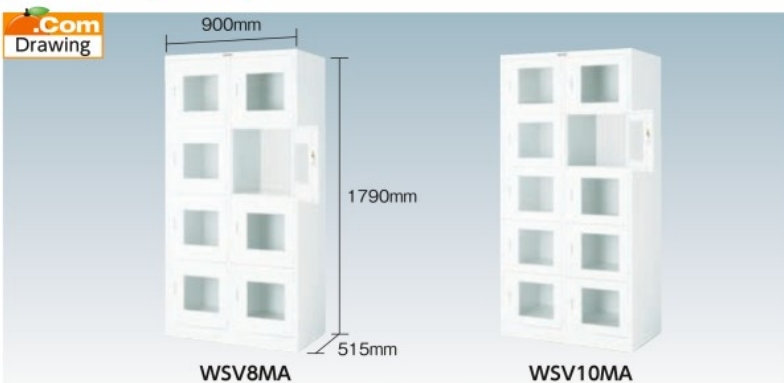

The number next to the logo mark indicates items in stock for each brand.

TRUSCO **Stock 38,650 Items** **Multiperson Locker with Window**

- Features**
- With windows, items stored inside and usage conditions can be easily checked.
- Specs**
- Color: White
 - Key: Cylinder lock
- Materials**
- Main Body: Steel
 - Window part: Acrylic
- Origin**
- Japan

Order Unit: 1 Piece | Factory direct | Freight: ¥2,000 | Excluding remote islands | **TRUSCO NAKAYAMA CORPORATION**

Order Code	Item No.	Price (per piece)	MSRP (per piece)	Type	W x D x H (mm)	1 Cell Effective Internal Dimension (mm) W x D x H	Weight (kg)
★454-1022	WSV8MA	¥ 92,571	¥100,000	For 8 persons	900 x 515 x 1790	393 x 475 x 395	50
★454-1014	WSV10MA	¥106,457	¥115,000	For 10 persons	900 x 515 x 1790	393 x 475 x 311	53

Structure consists of wire mesh inserted between frames of steel plates and secured with screws from both sides.

WMTH2-4 (stored items sold separately) WMTH2-5 (stored items sold separately) WMSR4-4 (stored items sold separately)

Order Unit: 1 Piece | Factory direct | No freight charge | Excluding remote islands | **KOYO STEEL Co.Ltd.**

Order Code	Item No.	Price (per piece)	MSRP (per piece)	Type	W x D x H (mm)	1 Cell Effective Internal Dimension (mm) W x D x H	Weight (kg)
★796-0441	WMTH2-4	¥190,296	¥176,200	For 8 persons	900 x 510 x 1900	410 x 490 x 438	64
★796-0450	WMTH2-5	¥213,192	¥197,400	For 10 persons	900 x 510 x 1900	410 x 490 x 348	68
★796-0433	WMSR4-4	¥220,752	¥204,400	For 16 persons	1058 x 350 x 1398	222 x 330 x 314	60