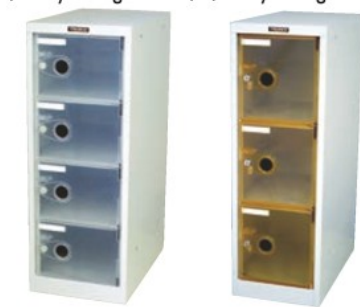

TSL4-TM (no key/4 stages/clear) TSL3K-OR (with cylinder lock/3 stages/orange)