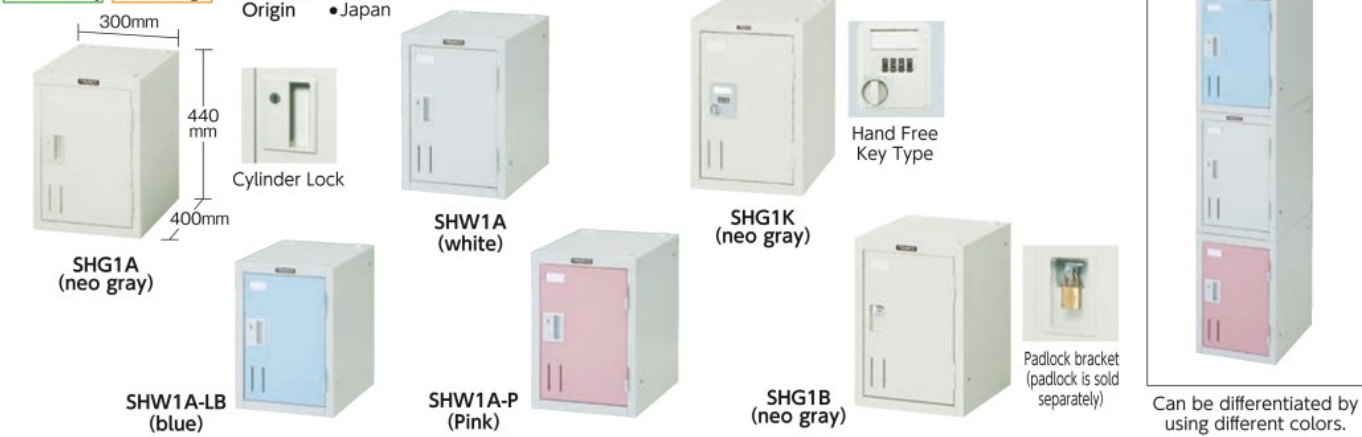

## Locker

**Finished Goods**

**Com Green Purchasing** **Com Drawing**

- Features**
- Small locker for one person.
  - Equipped with top surface guide so that it can be stacked.
- Materials**
- Steel
- Origin**
- Japan

Order Unit: 1 Piece | Factory direct | Freight: ¥2,000 | Excluding remote islands | TRUSCO NAKAYAMA CORPORATION

Order Code	Item No.	Price (per piece)	MSRP (per piece)	Type	W x D x H (mm)	1 Cell Effective Internal Dimension (mm) W x D x H	Accessories	Color	Weight (kg)
★510-1891	SHG1A	¥13,793	¥14,900	Cylinder Lock	300 x 400 x 440	233 x 358 x 360	Cylinder lock/1 shelf board, name plate (with cell cover)	Neo Gray	5.5
★855-7805	SHW1A	¥13,793	¥14,900	Cylinder Lock	300 x 400 x 440	233 x 358 x 360	Cylinder lock/1 shelf board, name plate (with cell cover)	White	5.5
★855-7806	SHW1A-LB	¥13,793	¥14,900	Cylinder Lock	300 x 400 x 440	233 x 358 x 360	Cylinder lock/1 shelf board, name plate (with cell cover)	Blue	5.5
★855-7807	SHW1A-P	¥13,793	¥14,900	Cylinder Lock	300 x 400 x 440	233 x 358 x 360	Cylinder lock/1 shelf board, name plate (with cell cover)	Pink	5.5
★510-1905	SHG1K	¥14,441	¥15,600	Hand Free Key Type	300 x 400 x 440	233 x 358 x 360	Hand free key lock/1 shelf board, name plate (with cell cover)	Neo Gray	6.0
★510-1913	SHG1B	¥13,330	¥14,400	Padlock bracket	300 x 400 x 440	233 x 358 x 360	Padlock bracket/1 shelf board, name plate (with cell cover)	Neo Gray	5.5