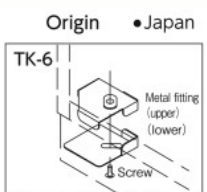

**TRUSCO NAKAYAMA CORPORATION**

Order Unit: 1 Piece | Factory direct | Freight: ¥1,500 | Excluding remote islands

Order Code	Item No.	Price (per piece)	MSRP (per piece)	W x D x H (mm)	Applicable Bookshelf Dimension (mm) W x D	Weight (kg)
★520-6774	FB40-G06	¥6,110	¥6,600	880 x 380 x 60	880 x 400	3
★520-6782	FB40-G06W	¥9,072	¥9,800	1760 x 380 x 60	1760 x 400	5

Contact us:0120-509-849 <http://www.orange-book.com/>

**TRUSCO** **Stock 38,650 Items** **Fall Prevention Metal Fitting (holding plate/floor fixing plate/connection plate)**

**Green Purchasing** **Chemical Content Inspection** **Com Drawing**