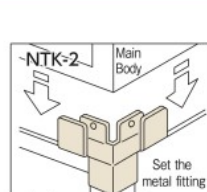

**TRUSCO NAKAYAMA CORPORATION**

Order Unit: 1 Piece | Factory direct | Freight: ¥1,500 | Excluding remote islands

Order Code	Item No.	Price (per piece)	MSRP (per piece)	W x D x H (mm)	Applicable Bookshelf Dimension (mm) W x D	Weight (kg)
★520-6774	FB40-G06	¥6,110	¥6,600	880 x 380 x 60	880 x 400	3
★520-6782	FB40-G06W	¥9,072	¥9,800	1760 x 380 x 60	1760 x 400	5

Contact us:0120-509-849 <http://www.orange-book.com/>

**TRUSCO** **Stock 38,650 Items** **Fall Prevention Metal Fitting (holding plate/floor fixing plate/connection plate)**

**Green Purchasing** **Chemical Content Inspection** **Com Drawing**