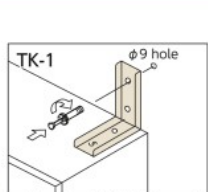

**TRUSCO NAKAYAMA CORPORATION**

Order Unit: 1 Piece | Factory direct | Freight: ¥1,500 | Excluding remote islands

Order Code	Item No.	Price (per piece)	MSRP (per piece)	W x D x H (mm)	Applicable Bookshelf Dimension (mm) W x D	Weight (kg)
★520-6774	FB40-G06	¥6,110	¥6,600	880 x 380 x 60	880 x 400	3
★520-6782	FB40-G06W	¥9,072	¥9,800	1760 x 380 x 60	1760 x 400	5

Contact us:0120-509-849 <http://www.orange-book.com/>

**TRUSCO** **Stock 38,650 Items** **Fall Prevention Metal Fitting (holding plate/floor fixing plate/connection plate)**

**Green Purchasing** **Chemical Content Inspection** **Com Drawing**