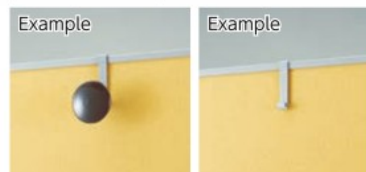

Hanger/hook

Materials • Steel • Resin Molded Type Parts

Order Unit: 1 Piece | Factory direct | Freight: ¥600 | Excluding remote islands

Order Code	Item No.	Price (per piece)	MSRP (per piece)	Type	SPQ (piece)	Weight (g)
★764-9991	TLP-H	¥2,187	¥2,700	Hanger	1	98
★765-0019	TLP-J	¥1,863	¥2,300	Hook	1	50

Contact us: 0120-509-849 <http://www.orange-book.com/>

Desks

PC Desks

Meeting Tables

Cafeteria Tables

Office Chairs

Meeting Chairs

Working Chairs

Anti-Static Stools

Benches

Umbrella Stands

Reception Room Furnitures

Hanger Racks

Partitions

Book Cabinets

Counters

Filing Cabinets

Catalog Cases

Map Cases/Letter Cases

Pamphlet Stands

File Wagons

Lockers

Shoes Boxes

Safes

Mailboxes

Key Boxes

Window Films

Interior Blinds

OA Floors

System Kitchens