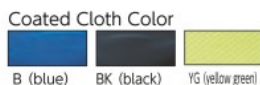

Contact us:0120-509-849 <http://www.orange-book.com/>

Stock 38,650 Items

Mesh Chair

Require 1 Persons
15 minutes

MC-2-BK (armless/black)

- Features**
- The back part uses mesh material pursuing breath ability, is a comfortable office chair with comfortable feeling.
- Specs**
- Adjustable seat function: Gas control type
 - Back Locking Function
- Materials**
- Back: PP Plastic Molded Part (mesh)
 - Seat: Molded Plywood, Urethane Foam, Cloth
 - Leg: Reinforced Resin Molded Product, φ50 Urethane Twin-wheel Caster
- Origin**
- China

Armless Type

(Price revision date: Jan, 2016) TRUSCO NAKAYAMA CORPORATION

Order Code	Item No.	Price (per piece)	MSRP (per piece)	Coated Cloth	Color	Seat Width x Washer Depth x Seat Height (mm)	Weight (kg)
414-3817	MC-2-B	¥18,422	¥19,900	Upholstery	Blue	470 x 450 x 450 to 540	11.2
414-3825	MC-2-BK	¥18,422	¥19,900	Upholstery	Black	470 x 450 x 450 to 540	11.2
414-3833	MC-2-YG	¥18,422	¥19,900	Upholstery	Yellow Green	470 x 450 x 450 to 540	11.2