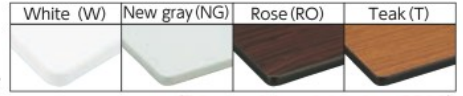

1. **Features** • Legs are non-retractable type with excellent stability, so ideal for fixed installation.
2. **Specs** • With Lower Shelves
3. **Materials** • Top board: 28mm-thick decorative melamine laminate/flash structure/elastomer edge
   • Leg: Φ 31.8mm steel pipe (chrome plating) with adjuster
   • Shelf: Φ 15.9mm steel pipe (baked coating)
4. **Origin** • Japan

Require 2Persons
20minutes

(Price revision date: Jan, 2016)

Order Unit: 1 Piece | Factory direct | No freight charge | Excluding remote islands | TRUSCO NAKAYAMA CORPORATION

Order Code	Item No.	Options (Color)	Price (per piece)	MSRP (per piece)	Top Board Color	W x D x H (mm)	Weight (kg)
★464-6380	TDS-0990T	RO	¥38,038	¥41,090	Rose	900 x 900 x 700	19.6
★464-6401	TDS-1260T	RO	¥42,342	¥45,740	Rose	1200 x 600 x 700	17.2
★464-6428	TDS-1275T	RO	¥43,509	¥47,000	Rose	1200 x 750 x 700	19.8
★464-6444	TDS-1560T	RO	¥43,305	¥46,780	Rose	1500 x 600 x 700	19.8
★464-6461	TDS-1575T	RO	¥48,849	¥52,770	Rose	1500 x 750 x 700	24.2
★464-6487	TDS-1590T	RO	¥50,850	¥54,930	Rose	1500 x 900 x 700	27.4
★464-6509	TDS-1845T	RO	¥42,546	¥45,960	Rose	1800 x 450 x 700	18.4
★464-6525	TDS-1860T	RO	¥44,712	¥48,300	Rose	1800 x 600 x 700	22.2
★464-6541	TDS-1875T	RO	¥50,850	¥54,930	Rose	1800 x 750 x 700	27.2
★464-6568	TDS-1890T	RO	¥56,422	¥60,950	Rose	1800 x 900 x 700	31.2

Contact us: 0120-509-849 <http://www.orange-book.com/>