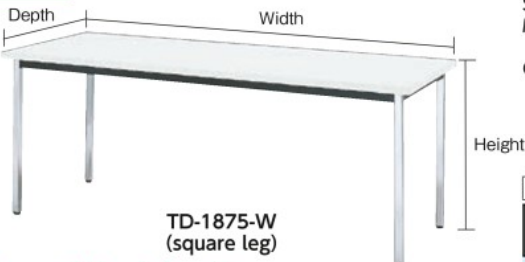

Conference Table

*Please specify the color from white, new gray, rose and teak when ordering.

Item No.	Example
TD - 0990 - W	
Width	Depth
09: 900	45: 450
12: 1200	60: 600
15: 1500	75: 750
18: 1800	90: 900
Color	
W: White	
NG: New gray	
RO: Rose	
T: Teak	

1. **Features** • Legs are non-retractable type with excellent stability, so ideal for fixed installation.
2. **Specs** • Lower Shelves None
3. **Materials** • Top Board: 28mm Decorative Melamine Laminate/Flash Structure/Co-winding
   • Leg: Steel 31mm square (chrome plating) with adjuster
4. **Origin** • Japan

Require 2Persons
20minutes

(Price revision date: Jan, 2016)

Order Unit: 1 Piece | Factory direct | No freight charge | Excluding remote islands | TRUSCO NAKAYAMA CORPORATION

Order Code	Item No.	Price (per piece)	MSRP (per piece)	Top Board Color	W x D x H (mm)	Weight (kg)
★464-6274	TD-0990-W	¥31,937	¥34,500	White	900 x 900 x 700	17.2
★464-6282	TD-1260-W	¥32,335	¥34,930	White	1200 x 600 x 700	15.0
★464-6291	TD-1275-W	¥36,001	¥38,890	White	1200 x 750 x 700	17.4
★464-6304	TD-1560-W	¥33,094	¥35,750	White	1500 x 600 x 700	17.2
★464-6312	TD-1575-W	¥41,009	¥44,300	White	1500 x 750 x 700	21.2
★464-6321	TD-1590-W	¥43,444	¥46,930	White	1500 x 900 x 700	23.6
★464-6339	TD-1845-W	¥35,334	¥38,170	White	1800 x 450 x 700	15.8
★464-6347	TD-1860-W	¥35,103	¥37,920	White	1800 x 600 x 700	19.2
★464-6355	TD-1875-W	¥42,175	¥45,560	White	1800 x 750 x 700	23.6
★464-6363	TD-1890-W	¥45,508	¥49,160	White	1800 x 900 x 700	26.8

Contact us: 0120-509-849 <http://www.orange-book.com/>