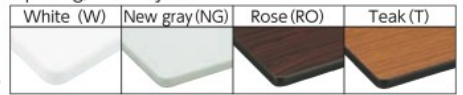

1. **Features** • Legs are non-retractable type with excellent stability, so ideal for fixed installation.
2. **Specs** • Lower Shelves None
3. **Materials** • Top board: 28mm-thick decorative melamine laminate/flash structure/elastomer edge
   • Leg: Steel 31mm square (chrome plating) with adjuster
4. **Origin** • Japan

Require 2Persons
20minutes

(Price revision date: Jan, 2016)

Order Unit: 1 Piece | Factory direct | No freight charge | Excluding remote islands | TRUSCO NAKAYAMA CORPORATION

Order Code	Item No.	Options (Color)	Price (per piece)	MSRP (per piece)	Top Board Color	W x D x H (mm)	Weight (kg)
★464-6371	TDS-0990	NG	¥33,733	¥36,440	New gray	900 x 900 x 700	17.2
★464-6398	TDS-1260	NG	¥37,639	¥40,660	New gray	1200 x 600 x 700	15.0
★464-6410	TDS-1275	NG	¥38,805	¥41,920	New gray	1200 x 750 x 700	17.4
★464-6436	TDS-1560	NG	¥38,398	¥41,480	New gray	1500 x 600 x 700	17.2
★464-6452	TDS-1575	NG	¥44,712	¥48,300	New gray	1500 x 750 x 700	21.2
★464-6479	TDS-1590	NG	¥46,147	¥49,850	New gray	1500 x 900 x 700	23.6
★464-6495	TDS-1845	NG	¥37,140	¥40,120	New gray	1800 x 450 x 700	15.8
★464-6517	TDS-1860	NG	¥39,603	¥42,780	New gray	1800 x 600 x 700	19.2
★464-6533	TDS-1875	NG	¥47,379	¥51,180	New gray	1800 x 750 x 700	23.6
★464-6550	TDS-1890	NG	¥49,813	¥53,810	New gray	1800 x 900 x 700	26.8

Contact us: 0120-509-849 <http://www.orange-book.com/>