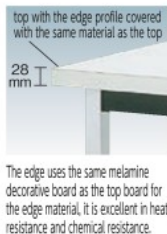

Meeting Tables

For Meeting Chairs, see p. 10-76 to 86

The number next to the logo mark indicates items in stock for each brand.

Desks

PC Desks

Meeting Tables

Cafeteria Tables

Office Chairs

Meeting Chairs

Working Chairs

Anti-Static Stools

Benches

Umbrella Stands

Reception Room Furnitures

Hanger Racks

Partitions

Book Cabinets

Counters

Filing Cabinets

Catalog Cases

Map Cases

Letter Cases

Pamphlet Stands

File Wagons

Lockers

Shoes Boxes

Safes

Mailboxes

Key Boxes

Window Films

Interior Blinds

OA Floors

System Kitchens

Conference Table

*Please specify the color from white, new gray, rose and teak when ordering.

Item No.	Example
TDS - 0990 T : RO	
Width	Depth
09: 900	45: 450
12: 1200	60: 600
15: 1500	75: 750
18: 1800	90: 900
Type	Color
T: With lower shelf	W: White
	NG: New gray
	RO: Rose
	T: Teak

1. **Features** • Legs are non-retractable type with excellent stability, so ideal for fixed installation.
2. **Specs** • With Lower Shelves
3. **Materials** • Top board: 28mm-thick decorative melamine laminate/flash structure/elastomer edge
   • Leg: Φ 31.8mm steel pipe (chrome plating) with adjuster
   • Shelf: Φ 15.9mm steel pipe (baked coating)
4. **Origin** • Japan

Require 2Persons
20minutes

(Price revision date: Jan, 2016)

Order Unit: 1 Piece | Factory direct | No freight charge | Excluding remote islands | TRUSCO NAKAYAMA CORPORATION