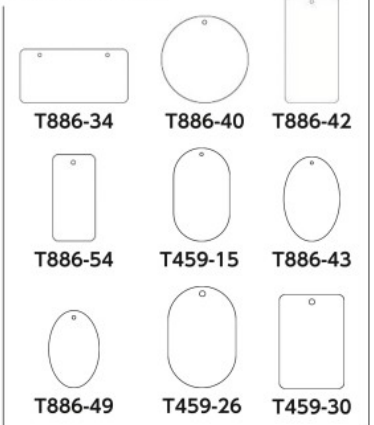

Warning
 •Mounting fixtures are sold separately.

Aluminum Specs •Duplex Printing Materials •Aluminum

TRUSCO NAKAYAMA CORPORATION

Order Unit: 1 Set

Order Code	Item No.	Price (per set)	MSRP (per set)	Color	L x W (mm)	Thickness (mm)	Q'ty Per Set (sheet)	SPQ (set)	Weight (g/set)
489-5312	T857-01	¥1,111	¥1,200	Blue	50 x 50	1.5	5	1	55
489-5321	T857-02	¥1,111	¥1,200	Red	50 x 50	1.5	5	1	55
489-5339	T857-03	¥1,111	¥1,200	Blue	50 x 50	1.5	5	1	55
489-5347	T857-04	¥1,111	¥1,200	Red	50 x 50	1.5	5	1	55

Recycled polypropylene Materials •Recycled polypropylene (recycled material 50%)

Order Unit: 1 Set

Order Code	Item No.	Price (per set)	MSRP (per set)	Color	L x W (mm)	Thickness (mm)	Q'ty Per Set (sheet)	SPQ (set)	Weight (g/set)
415-5696	T854-01	¥741	¥800	Blue	50 x 50	2	5	20	24
415-5700	T854-02	¥741	¥800	Red	50 x 50	2	5	20	24
415-5718	T854-03	¥741	¥800	Green	50 x 50	2	5	20	24
415-5726	T854-04	¥741	¥800	Blue	50 x 50	2	5	20	24
415-5734	T854-05	¥741	¥800	Red	50 x 50	2	5	20	24
415-5742	T854-06	¥741	¥800	Green	50 x 50	2	5	20	24
415-5424	T854-60	¥741	¥800	Blue	50 x 50	2	5	50	19
415-5394	T854-61	¥741	¥800	Red	50 x 50	2	5	50	19
415-5432	T854-62	¥741	¥800	Green	50 x 50	2	5	20	19
415-5441	T854-63	¥741	¥800	Blue	50 x 50	2	5	20	19
415-5408	T854-64	¥741	¥800	Red	50 x 50	2	5	50	19
415-5416	T854-65	¥741	¥800	Green	50 x 50	2	5	50	19
415-5921	T886-34	¥833	¥900	White	40 x 80	2	10	50	60
415-5904	T886-40	¥926	¥1,000	White	50 x 50	2	10	50	24
415-5891	T886-42	¥833	¥900	White	80 x 40	2	10	50	60
415-5912	T886-54	¥741	¥800	White	50 x 25	2	10	50	10
489-5207	T459-15	¥417	¥450	White	60 x 38	2	5	50	23
489-5444	T886-43	¥389	¥420	White	60 x 40	2	5	50	23
489-5452	T886-49	¥324	¥350	White	45 x 30	2	5	50	15

[White Plain Board]

Acrylic Materials •Acrylic

Order Unit: 1 Set

Order Code	Item No.	Price (per set)	MSRP (per set)	Color	L x W (mm)	Thickness (mm)	Q'ty Per Set (sheet)	SPQ (set)	Weight (g/set)
489-5215	T459-26	¥370	¥400	White	70 x 47	2.5	5	50	44
489-5223	T459-30	¥370	¥400	White	65 x 45	2.5	5	50	46