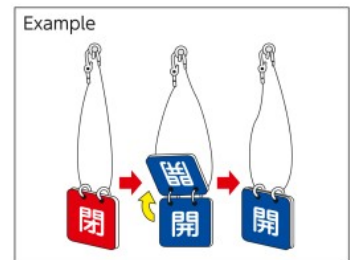

Contact us:0120-509-849 <http://www.orange-book.com/>

GREEN CROSS Stock 1,404 Items

Valve Open/Close Tag (with ring)

Features •It is lightweight and has excellent durability. It adopts aluminium material that can be used in high temperatures.
Specs •With stainless steel ring 15mmφ x 2
 •Duplex Printing
Materials •Aluminum
Origin •Japan