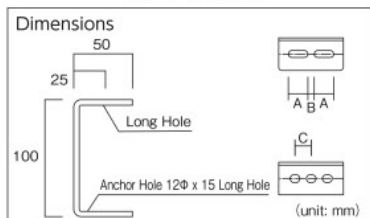

Steel Materials •Steel (SPHC)

•Surface Treatment: Unichrome Plated Finishing

Order Unit: 1 Piece

Order Code	Item No.	Price (per piece)	MSRP (per piece)	Length (mm)	Thickness (mm)	A (mm)	B (mm)	C (mm)	SPQ (piece)	Weight (kg)
287-2943	TKC7-WB010-U	¥407	¥440	100	4.5	30	10	25	50	0.5
287-2951	TKC7-WB014-U	¥509	¥550	140	4.5	45	16	35	50	0.7
287-2960	TKC7-WB020-U	¥723	¥780	200	4.5	45	16	50	30	1.0
287-2978	TKC7-WB027-U	¥972	¥1,050	270	4.5	50	10	70	30	1.3

Contact us:0120-509-849 <http://www.orange-book.com/>

TRUSCO **Stock 38,650 Items**

Pipe Support Channel Bracket (100 type)

- Specs • Anchor Hole: 12 x 15mm
 Origin • Japan

TKC1-WB010-S

Stainless Steel Materials •Stainless Steel (SUS304)

Order Unit: 1 Piece

TRUSCO NAKAYAMA CORPORATION

Order Code	Item No.	Price (per piece)	MSRP (per piece)	Length (mm)	Thickness (mm)	A (mm)	B (mm)	C (mm)	SPQ (piece)	Weight (kg)
287-2901	TKC1-WB010-S	¥1,722	¥1,860	100	4.0	30	10	25	40	0.6
287-2919	TKC1-WB014-S	¥2,314	¥2,500	140	4.0	45	16	35	30	0.8
287-2927	TKC1-WB020-S	¥3,240	¥3,500	200	4.0	45	16	50	20	1.2
287-2935	TKC1-WB027-S	¥4,406	¥4,760	270	4.0	50	10	70	20	1.6