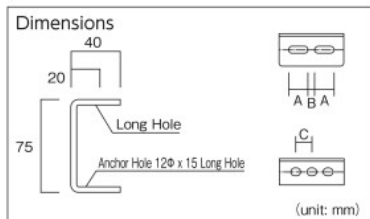

Contact us:0120-509-849 <http://www.orange-book.com/>

TRUSCO **Stock 38,650 Items**

Pipe Support Channel Bracket (75 type)

- Specs • Anchor Hole: 12 x 15mm
 Origin • Japan

TKC7-WB014-S

Stainless Steel Materials •Stainless Steel (SUS304)

Order Unit: 1 Piece

TRUSCO NAKAYAMA CORPORATION

Order Code	Item No.	Price (per piece)	MSRP (per piece)	Length (mm)	Thickness (mm)	A (mm)	B (mm)	C (mm)	SPQ (piece)	Weight (kg)
287-2986	TKC7-WB010-S	¥1,389	¥1,500	100	4.0	30	10	25	50	0.4
287-2994	TKC7-WB014-S	¥1,851	¥2,000	140	4.0	45	16	35	50	0.6
287-3001	TKC7-WB020-S	¥2,546	¥2,750	200	4.0	45	16	50	30	0.9
287-3010	TKC7-WB027-S	¥3,471	¥3,750	270	4.0	50	10	70	30	1.2