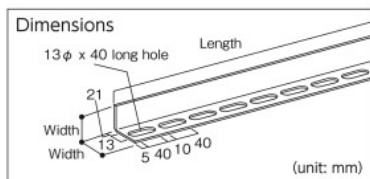

Prices displayed include 8% tax.

TRUSCO **Stock 38,650 Items**

Perforated Angle for Piping Support (single hole type/50 type/5 pieces set)

- Features • Just by cutting at the site without welding, can install with bolts.
 Specs • Long hole: 13 x 40mm
 • Single hole type
 Origin • Japan

TKL5-S210-S

Stainless Steel Materials •Stainless Steel (SUS304)

Order Unit: 1 Set

TRUSCO NAKAYAMA CORPORATION

Order Code	Item No.	Price (per set)	MSRP (per set)	W x L (mm)	Thickness (mm)	Q'ty Per Set (piece)	SPQ (set)	Weight (kg/set)
490-0103	TKL5-S210-S	¥64,800	¥70,000	50 x 2100	4.0	5	1	32
490-0111	TKL5-S240-S	¥74,057	¥80,000	50 x 2400	4.0	5	1	36

Order Unit: 1 Piece

TRUSCO NAKAYAMA CORPORATION

Order Code	Item No.	Price (per piece)	MSRP (per piece)	Length (mm)	Thickness (mm)	A (mm)	B (mm)	C (mm)	SPQ (piece)	Weight (kg)
287-2986	TKC7-WB010-S	¥1,389	¥1,500	100	4.0	30	10	25	50	0.4
287-2994	TKC7-WB014-S	¥1,851	¥2,000	140	4.0	45	16	35	50	0.6
287-3001	TKC7-WB020-S	¥2,546	¥2,750	200	4.0	45	16	50	30	0.9
287-3010	TKC7-WB027-S	¥3,471	¥3,750	270	4.0	50	10	70	30	1.2