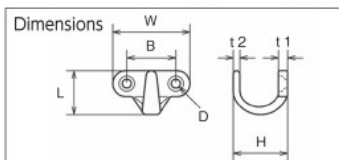

Order Unit: 1 Piece

MIZUMOTO MACHINE MFG.Co.Ltd

Order Code	Item No.	Price (per piece)	MSRP (per piece)	L (mm)	W1 (mm)	W2 (mm)	H (mm)	S1 (mm)	S2 (mm)	d (mm)	T (mm)	D (mm)	Handling load (N/kgf)	SPQ (piece)	Weight (g)
378-9373	B-2103	¥ 746	¥ 880	7.5	25.5	18	20	6.5	8.5	3	2	3	29.4/3	20	4

Order Unit: 1 Piece

MIZUMOTO MACHINE MFG.Co.Ltd

Order Code	Item No.	Price (per piece)	MSRP (per piece)	L (mm)	W (mm)	B (mm)	H (mm)	t1 (mm)	t2 (mm)	D (mm)	Allowable Load (kN)	SPQ (piece)	Weight (g)
833-7821	B-2517	¥ 400	¥ 470	17	30	19	21	3.5	2.5	3.5	0.08	20	10.5
833-7822	B-2518	¥ 492	¥ 580	25	40	27	28	4.0	3.0	3.5	0.15	20	27.0