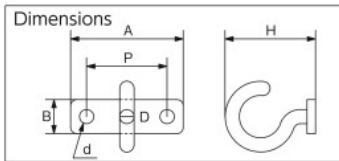

# Suspension Brackets (screw fastened type)

Stock 223 Items

2-981

Prices displayed include 8% tax.

TRUSCO **Stock 38,650 Items** **Plate Hook**

RoHS

- Features**
- Possible to install even on a narrow installation surface.
  - Since it is a no-counterbore type, please use screws such as a flat head screw, etc.
- Use**
- Set up on the wall, floor, pillar, etc., as a terminal metal fitting for the chain, wire, and rope.
- Materials** • **Stainless Steel (SUS304)** **Origin** • Taiwan

Order Unit: 1 Piece

TRUSCO NAKAYAMA CORPORATION

Order Code	Item No.	Price (per piece)	MSRP (per piece)	D (mm)	A (mm)	B (mm)	P (mm)	H (mm)	d (mm)	Handling load (N/kgf)	SPQ (piece)	Weight (g)
380-3970	TPTF-4	¥ 861	¥ 930	4	34	10	24.0	26	4	98/10	20	10
380-3988	TPTF-5	¥ 954	¥ 1,030	5	40	12	28.5	32	5	147/15	20	18
380-3996	TPTF-6	¥ 1,130	¥ 1,220	6	44	14	32.0	37	5	196/20	20	28
380-4003	TPTF-8	¥ 1,361	¥ 1,470	8	50	16	36.0	49	6	294/30	10	54
380-3961	TPTF-10	¥ 1,685	¥ 1,820	10	58	18	40.0	58	8	490/50	10	91

Order Unit: 1 Piece

MIZUMOTO MACHINE MFG.Co.Ltd

Order Code	Item No.	Price (per piece)	MSRP (per piece)	L (mm)	W1 (mm)	W2 (mm)	H (mm)	S1 (mm)	S2 (mm)	d (mm)	T (mm)	D (mm)	Handling load (N/kgf)	SPQ (piece)	Weight (g)
378-9373	B-2103	¥ 746	¥ 880	7.5	25.5	18	20	6.5	8.5	3	2	3	29.4/3	20	4

Order Unit: 1 Piece

MIZUMOTO MACHINE MFG.Co.Ltd

Order Code	Item No.	Price (per piece)	MSRP (per piece)	L (mm)	W (mm)	B (mm)	H (mm)	t1 (mm)	t2 (mm)	D (mm)	Allowable Load (kN)	SPQ (piece)	Weight (g)
833-7821	B-2517	¥ 400	¥ 470	17	30	19	21	3.5	2.5	3.5	0.08	20	10.5
833-7822	B-2518	¥ 492	¥ 580	25	40	27	28	4.0	3.0	3.5	0.15	20	27.0