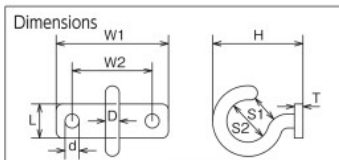

Contact us: 0120-509-849 <http://www.orange-book.com/>

MIZUMOTO MACHINE **Stock 529 Items** **Plate Hook**

RoHS

- Features**
- Possible to install even on a narrow installation surface.
  - Since it is a no-counterbore type, please use screws such as a flat head screw, etc.
- Use**
- Set up on the wall, floor, pillar, etc., as a terminal metal fitting for the chain, wire, and rope.
- Materials** • **Stainless Steel (SUS304)** **Origin** • Taiwan

Order Unit: 1 Piece

MIZUMOTO MACHINE MFG.Co.Ltd

Order Code	Item No.	Price (per piece)	MSRP (per piece)	L (mm)	W1 (mm)	W2 (mm)	H (mm)	S1 (mm)	S2 (mm)	d (mm)	T (mm)	D (mm)	Handling load (N/kgf)	SPQ (piece)	Weight (g)
378-9373	B-2103	¥ 746	¥ 880	7.5	25.5	18	20	6.5	8.5	3	2	3	29.4/3	20	4