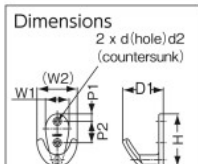

Order Code	Item No.	Price (per piece)	MSRP (per piece)	D1 (mm)	P1 (mm)	P2 (mm)	d2 (mm)	W1 (mm)	W2 (mm)	d (mm)	Handling load (N/kgf)	SPQ (piece)	Weight (g)
440-3738	EU-50	¥ 2,948	¥ 2,730	38	7	20	7.4	22	38	4.0	196/20	20	42
440-3746	EU-72	¥ 4,903	¥ 4,540	52	10	34	8.6	32	56	4.6	294/30	10	118

Contact us: 03-3851-1122 <http://www.sugatsune.co.jp/>