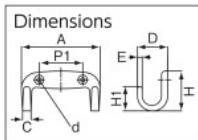

Order Code	Item No.	Price (per piece)	MSRP (per piece)	A (mm)	C (mm)	D (mm)	E (mm)	H (mm)	H1 (mm)	P1 (mm)	d (mm)	Handling load (N/kgf)	SPQ (piece)	Weight (g)
440-3754	EW-65E	¥ 2,916	¥ 2,700	65	6.5	25	4	33	20	36	3.6	196/20	10	52
440-3762	EW-80E	¥ 3,348	¥ 3,100	80	8.0	32	5	42	25	44	4.2	196/20	10	93

Contact us: 03-3851-1122 <http://www.sugatsune.co.jp/>

SUGATSUNE **Stock 766 Items** **Hook**

RoHS