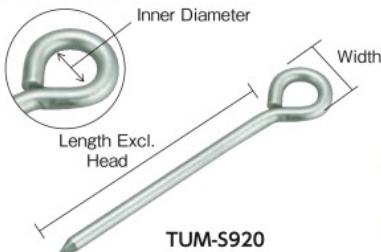

Contact us:0120-509-849 <http://www.orange-book.com/>

TRUSCO **Stock 38,650 Items**

Rope Stopper (round type)

RoHS

Com Drawing

- Features
- It is made of stainless steel and resistant to rust.
- Use
- It is used for pulling and fixing ropes, etc. to the ground.
 - Various tents, tarp setting, gardening, compartment rope installation, and the like.
- Materials
- Stainless Steel (SUS304)
- Origin
- Japan

Example

Order Unit: 1 Piece

TRUSCO NAKAYAMA CORPORATION

Order Code	Item No.	Price (per piece)	MSRP (per piece)	Diameter (mm)	Width (mm)	Inner Diameter (mm)	Length Excl. Head (mm)	SPQ (piece)	Weight (g)
275-3898	TRM-S615	¥648	¥700	6	33	20	110	100	45
275-3901	TRM-S620	¥666	¥720	6	33	20	160	100	50
275-3910	TRM-S625	¥676	¥730	6	33	20	210	100	68
275-3928	TRM-S630	¥685	¥740	6	33	20	260	100	80

Contact us:0120-509-849 <http://www.orange-book.com/>

TRUSCO **Stock 38,650 Items**

Hammering Stick (round type)

RoHS

Com Drawing

- Features
- It is made of SUS304 stainless steel and resistant to rust.
- Use
- Optimum for pulling ropes and wires, etc. to the ground.
 - Various tents, tarp setting, gardening, compartment rope installation, and the like.
- Materials
- Stainless Steel (SUS304)
- Origin
- Japan