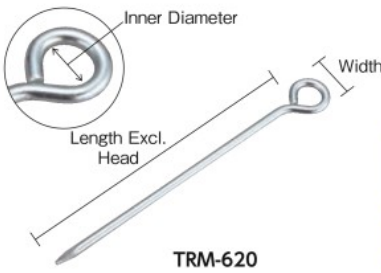

Prices displayed include 8% tax.

TRUSCO **Stock 38,650 Items**

Rope Stopper (round type)

Com Drawing

- Features
- Optimum for pulling ropes and wires, etc. to the ground.
 - Various tents, tarp setting, gardening, compartment rope installation, and the like.
- Materials
- Steel
 - Surface Treatment: Unichrome
- Origin
- China

Order Unit: 1 Piece

(Price revision date: Jan, 2016) TRUSCO NAKAYAMA CORPORATION

Order Code	Item No.	Price (per piece)	MSRP (per piece)	Diameter (mm)	Width (mm)	Inner Diameter (mm)	Length Excl. Head (mm)	SPQ (piece)	Weight (g)
275-3731	TRM-615	¥ 93	¥100	6	30	17	150	100	34
275-3740	TRM-620	¥ 93	¥100	6	30	17	200	100	45
275-3758	TRM-625	¥102	¥110	6	30	17	250	100	56