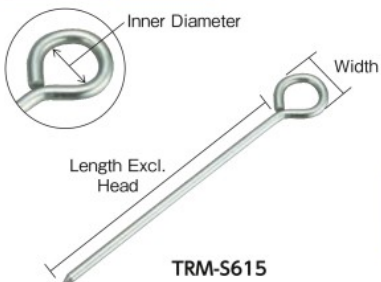

Order Unit: 1 Piece

(Price revision date: Jan, 2016) TRUSCO NAKAYAMA CORPORATION

Order Code	Item No.	Price (per piece)	MSRP (per piece)	Diameter (mm)	Width (mm)	Inner Diameter (mm)	Length Excl. Head (mm)	SPQ (piece)	Weight (kg)
275-5050	TRM-Y915	¥ 176	¥ 190	9	38	20	150	50	0.08
275-5068	TRM-Y920	¥ 204	¥ 220	9	38	20	200	50	0.10
275-5076	TRM-Y930	¥ 306	¥ 330	9	38	20	300	50	0.18
275-5084	TRM-Y940	¥ 352	¥ 380	9	38	20	400	10	0.24
275-5092	TRM-Y950	¥ 389	¥ 420	9	38	20	500	10	0.29
275-5106	TRM-Y960	¥ 454	¥ 490	9	38	20	600	10	0.32
275-5114	TRM-Y990	¥ 593	¥ 640	9	38	20	900	10	0.47
275-5122	TRM-Y1330	¥ 852	¥ 920	13	52	26	270	10	0.32
275-5131	TRM-Y1345	¥1,018	¥1,100	13	52	26	420	10	0.50
275-5149	TRM-Y1360	¥1,194	¥1,290	13	52	26	565	10	0.63
275-5157	TRM-Y13100	¥1,278	¥1,380	13	52	26	970	10	1.04

Contact us:0120-509-849 <http://www.orange-book.com/>

TRUSCO **Stock 38,650 Items**

Rope Stopper (round type)

RoHS

Com Drawing

- Features
- It is made of stainless steel and resistant to rust.
- Use
- It is used for pulling and fixing ropes, etc. to the ground.
 - Various tents, tarp setting, gardening, compartment rope installation, and the like.
- Materials
- Stainless Steel (SUS304)
- Origin
- Japan

Example

Order Unit: 1 Piece

TRUSCO NAKAYAMA CORPORATION

Order Code	Item No.	Price (per piece)	MSRP (per piece)	Diameter (mm)	Width (mm)	Inner Diameter (mm)	Length Excl. Head (mm)	SPQ (piece)	Weight (g)
275-3898	TRM-S615	¥648	¥700	6	33	20	110	100	45
275-3901	TRM-S620	¥666	¥720	6	33	20	160	100	50
275-3910	TRM-S625	¥676	¥730	6	33	20	210	100	68
275-3928	TRM-S630	¥685	¥740	6	33	20	260	100	80