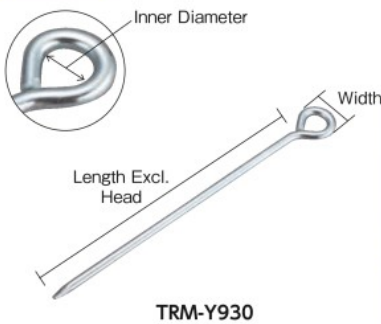

Rope Stopper (round type)

Com Drawing

1. Features
2. •Optimum for pulling ropes and wires, etc. to the ground.
   - •Various tents, tarp setting, gardening, compartment rope installation, and the like.
3. Materials
4. •Steel
   - •Surface Treatment: Unichrome
5. Origin
6. •China

Order Unit: 1 Piece

(Price revision date: Jan, 2016) TRUSCO NAKAYAMA CORPORATION

Order Code	Item No.	Price (per piece)	MSRP (per piece)	Diameter (mm)	Width (mm)	Inner Diameter (mm)	Length Excl. Head (mm)	SPQ (piece)	Weight (kg)
275-5050	TRM-Y915	¥ 176	¥ 190	9	38	20	150	50	0.08
275-5068	TRM-Y920	¥ 204	¥ 220	9	38	20	200	50	0.10
275-5076	TRM-Y930	¥ 306	¥ 330	9	38	20	300	50	0.18
275-5084	TRM-Y940	¥ 352	¥ 380	9	38	20	400	10	0.24
275-5092	TRM-Y950	¥ 389	¥ 420	9	38	20	500	10	0.29
275-5106	TRM-Y960	¥ 454	¥ 490	9	38	20	600	10	0.32
275-5114	TRM-Y990	¥ 593	¥ 640	9	38	20	900	10	0.47
275-5122	TRM-Y1330	¥ 852	¥ 920	13	52	26	270	10	0.32
275-5131	TRM-Y1345	¥1,018	¥1,100	13	52	26	420	10	0.50
275-5149	TRM-Y1360	¥1,194	¥1,290	13	52	26	565	10	0.63
275-5157	TRM-Y13100	¥1,278	¥1,380	13	52	26	970	10	1.04

Contact us:0120-509-849 <http://www.orange-book.com/>

TRUSCO **Stock 38,650 Items**