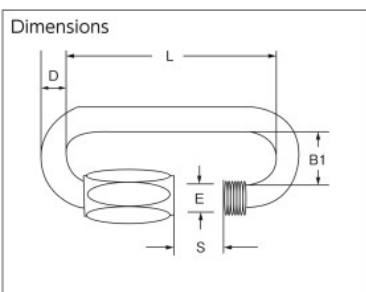

PEGUET

Stock 152 Items

Ring Catch "Quick Link Delta"

1. Features
2. •With a smooth nut, you can easily open and close, and you can connect firmly with ropes and the like.
3. Use
4. •As joint metal fittings, for attaching chains and the like.
5. Specs
6. •Type: Delta type
7. Materials
8. •Steel •Surface Treatment: Zinc Plated
9. Origin
10. •France

Order Unit: 1 Piece

PEGUET

Order Code	Item No.	Price (per piece)	MSRP (per piece)	D (mm)	S (mm)	L (mm)	E (mm)	W (mm)	Working Load (kg)	SPQ (piece)	Weight (g)
819-1989	MRDZ02.5	¥ 386	-	2.5	3.5	22	3.5	22.0	25	100	3
819-1990	MRDZ03.0	¥ 327	-	3.0	4.0	24	4.0	29.0	40	100	6
819-1991	MRDZ03.5	¥ 330	-	3.5	5.0	29	5.0	31.0	70	100	9
819-1992	MRDZ04.0	¥ 370	-	4.0	5.5	32	6.0	35.5	100	100	14
819-1993	MRDZ05.0	¥ 418	-	5.0	6.5	38	7.0	40.0	150	100	23
819-1994	MRDZ06.0	¥ 478	-	6.0	7.5	44	9.0	47.0	250	100	39
819-1995	MRDZ07.0	¥ 558	-	7.0	8.5	49	10.0	51.0	400	100	58
819-1996	MRDZ08.0	¥ 660	-	8.0	10.0	57	11.0	56.0	550	100	88
819-1997	MRDZ09.0	¥ 796	-	9.0	11.0	60	12.0	60.0	700	100	115
819-1998	MRDZ10.0	¥ 886	-	10.0	12.0	67	13.0	66.0	900	100	153
819-1999	MRDZ12.0	¥1,415	-	12.0	15.0	80	15.0	75.0	1100	100	256
819-2000	MRDZ14.0	¥2,006	-	14.0	17.0	95	17.0	85.0	1800	100	404
819-2001	MRDZ16.0	¥2,809	-	16.0	19.0	106	19.0	93.0	2200	100	612
819-2002	MRDZ18.0	¥6,249	-	18.0	23.0	119	22.0	102.0	2600	100	845
819-2003	MRDZ20.0	¥8,376	-	20.0	24.0	136	24.0	112.0	3000	100	1185

URL <http://www.orange-book.com/>