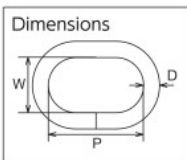

Joint Fittings

Steel Wires

Wire Nets

Inspection Doors, Air Inlet/Outlets

TRUSCO

Stock 38,650 Items

Oval Link

Features • Compared with a round ring with the same wire diameter, working load increases by approx. 2-fold.
 • Since it is welded at the connection part, it is strong.
 Use • For a connecting/hanging brackets for chains, ropes, etc.
 Materials • **Stainless Steel (SUS304)**
 Origin • China

TOL-3

Example

Order Unit: 1 Bag

(Price revision date: Jan, 2017) TRUSCO NAKAYAMA CORPORATION

Order Code	Item No.	Price (per bag)	MSRP (per bag)	D (mm)	P (mm)	W (mm)	Working Load (kN)	Qty Per Bag (piece)	SPQ (bag)	Weight (g/bag)
300-9297	TOL-3	¥ 334	¥ 360	3	19	6	0.69	2	20	6
300-9301	TOL-4	¥ 361	¥ 390	4	26	12	0.88	2	20	16
300-9319	TOL-5	¥ 509	¥ 550	5	28	16	1.47	2	20	28
300-9327	TOL-6	¥ 361	¥ 390	6	31	18	2.45	1	20	23
300-9335	TOL-8	¥ 509	¥ 550	8	50	30	3.43	1	20	62
300-9343	TOL-9	¥ 741	¥ 800	9	50	32	4.90	1	10	81
300-9351	TOL-10	¥ 907	¥ 980	10	60	40	5.88	1	10	122
300-9360	TOL-11	¥ 1,213	¥ 1,310	11	70	45	6.37	1	10	167
300-9378	TOL-12	¥ 1,750	¥ 1,890	12	80	50	7.35	1	10	223