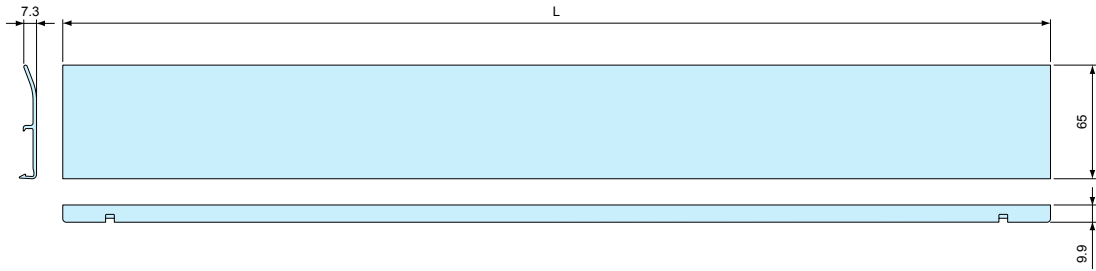

**BRF-530 ~ 630 dimensions**

Roof for 506018 ~ 608028

**BRF** SERIES

**Part no. / Dimensions**

• Please suffix color code at the end of part number □ when ordering BRF series.

Part no.	Suitable box	L	Material
BRF-530□	BCAP · BCAF · BCPC · BCPK 506018 506025 507018G 507025G	565	PVC
BRF-630G	BCAP · BCAF 608018G 608028G	665	

• S color type is light gray painted.

• How to install BRF outdoor roof.

**BCC DUST PROTECTION CAP**

**NEW**

- Prevent entry of dust and foreign material.
- Protection against the corrosion on the key hole part in case of using at the coastal area and tough environment.
- Please make sure of the numbers you need on your box before ordering.

**Part no. / Dimensions**

Part no.	Material	Sales unit
BCC-1	Silicone rubber	1 pcs

**Suitable box**

Suitable box	Required
BCAK · BCPK192810□ ~ 203018□, 253515□ ~ 405020□	2 pcs
BCAK · BCPK406018□ ~ 608028□	3 pcs