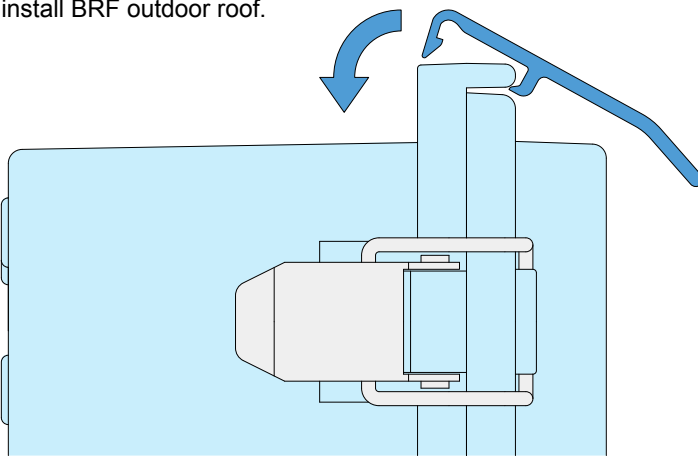

**BRF-530 ~ 630 dimensions**

Roof for 506018 ~ 608028

**BRF** SERIES

**Part no. / Dimensions**

• Please suffix color code at the end of part number □ when ordering BRF series.

Part no.	Suitable box	L	Material
BRF-530□	BCAP · BCAF · BCPC · BCPK 506018 506025 507018G 507025G	565	PVC
BRF-630G	BCAP · BCAF 608018G 608028G	665	

• S color type is light gray painted.

• How to install BRF outdoor roof.

**BCC DUST PROTECTION CAP**

**NEW**

- Prevent entry of dust and foreign material.
- Protection against the corrosion on the key hole part in case of using at the coastal area and tough environment.
- Please make sure of the numbers you need on your box before ordering.

**Part no. / Dimensions**

Part no.	Material	Sales unit
BCC-1	Silicone rubber	1 pcs

**Suitable box**

Suitable box	Required
BCAK · BCPK192810□ ~ 203018□, 253515□ ~ 405020□	2 pcs
BCAK · BCPK406018□ ~ 608028□	3 pcs