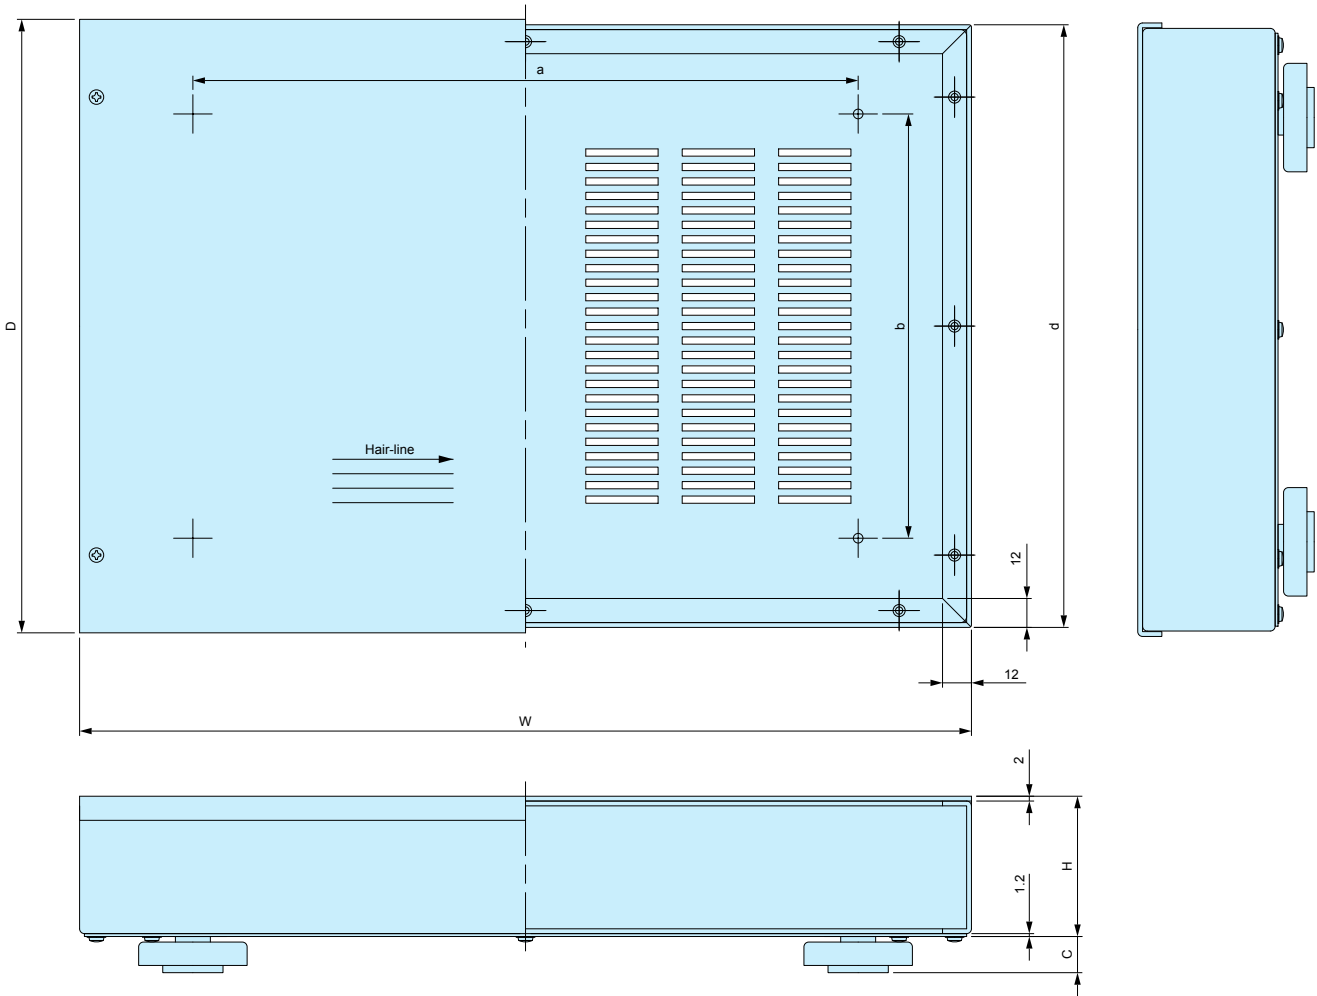

SRDSL SERIES

SRDSL dimensions

• CAD data is downloadable from our website.

Color Type

Color code	Top cover	Body frame	Bottom cover	Aluminium feet
HG	Champagne gold	Black	Black	Gold
HS	Silver	Black	Black	Silver

Part no. / Dimensions

• Please suffix color code at the end of part number □□ when ordering SRDSL series.

Part no.	W	H	D	a	b	c	d	Weight (kg)
SRDSL- 7□□	400	43.2	164.5	336	96	12	160	1.29
SRDSL- 8□□	350	58.2	224.5	246	142	12	220	1.56
SRDSL- 9□□	400	43.2	204.5	336	136	12	200	1.53
SRDSL-10□□	370	58.2	254.5	276	176	15	250	1.77
SRDSL-15□□	460	63.2	224.5	396	156	15	220	1.91
SRDSL-20□□	450	68.2	305	336	208	15	300	2.49