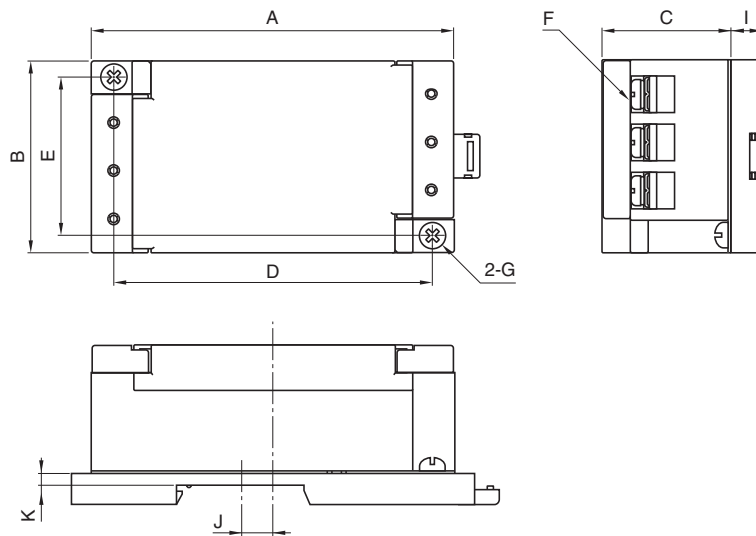

RSHN-2003D/2006D/2010D

RSHN-2016D/2020D/2030D

Dimensions in mm

Part No.	A	B	C	D	E	F	G	H	I	J	K
RSHN-2003D	98	52	35	86	43	M4	M4	-	8.4	8.5	3.5
RSHN-2006D											
RSHN-2010D											
RSHN-2016D	127	52	35	115	43	M4	M4	63	8.4	6	3.5
RSHN-2020D											
RSHN-2030D											