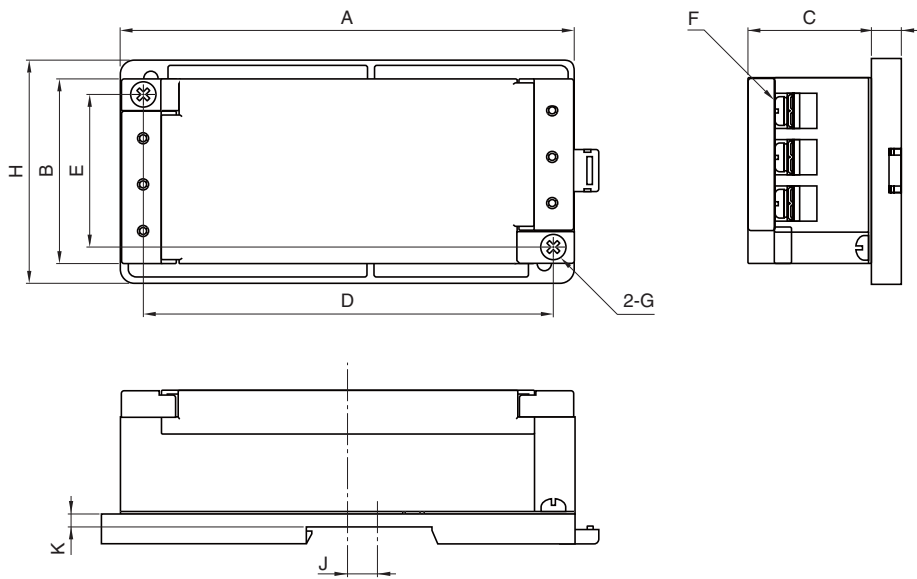

RSHN-2003D/2006D/2010D

RSHN-2016D/2020D/2030D

Dimensions in mm

Part No.	A	B	C	D	E	F	G	H	I	J	K
RSHN-2003D	98	52	35	86	43	M4	M4	-	8.4	8.5	3.5
RSHN-2006D											
RSHN-2010D											
RSHN-2016D	127	52	35	115	43	M4	M4	63	8.4	6	3.5
RSHN-2020D											
RSHN-2030D											