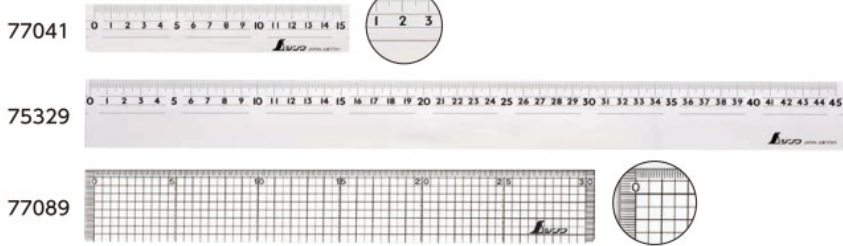

19. Drawing Tools

Scan here to see videos of various products

Packaging Shrink package Box Vinyl package + header card Card No package
 Sleeve package Bag Clear package Vinyl package

*Acrylic resin has high transparency and is easy to clean. However, please do not wipe it off with thinner.

● Elasticity Ratio
 $7 - 8 \times 10^{-5}$ mm elastic per 1 mm in 1°C change

Acrylic Straight Rule

Item Code	Description	Body Size (mm)	Weight (g)	JAN Code	Packing Unit	Packaging
77041	15 cm	160×30×2	11	4 960910 770416	10	
75310	30 cm	309×32×3	33	4 960910 753105	10	
75329	45 cm	459×43×3	67	4 960910 753297	10	
77089	30 cm with Grid Scale	311×45×3	48	4 960910 770898	10	
77097	45 cm with Grid Scale	459×50×3	81	4 960910 770973	10	

Features

● Improves productivity of layout work and line drawing with grid scale

Use

● Ideal for layout work or line drawing with horizontal lines

Specifications

Material	Acrylic resin
----------	---------------

Use

● For line drawing and cutting work

Specifications

Material	Body: Acrylic resin Cutter: Stainless steel
----------	---

Acrylic Rule

Item Code	Description	Body Size (mm)	Weight (g)	JAN Code	Packing Unit	Packaging
77070	30 cm	316×40×3	42	4 960910 770706	10	