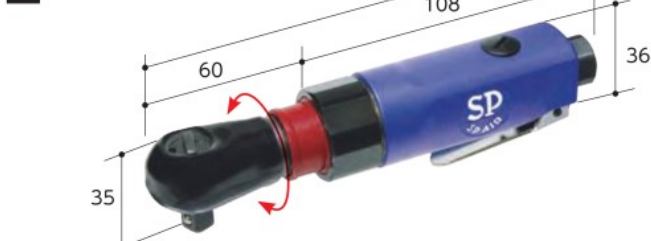

### SP-7250H

1/4" Bit chuck retainer

**Bolt Capacity 10mm** [FLAT HEAD]

- Low profile flat head. ● No deforming, no splashing of oil. ● Switchable rotations at hand, even in small spaces. ● Ball locking. ● Urethane covered cushion grip. ● Built-in power regulator. ● 360 degree rotating rear exhaust.

### SP-7265

3/8" Ball-Lock

**Bolt Capacity 10mm** [ROTATIONAL HEAD]

- Rotating head (fixed at 90 degree each) . ● For working in tight spaces. ● Super compact size to fit in your hand.

### SP-1772

3/8" Ball-Lock

**Bolt Capacity 10mm** [ROTATIONAL HEAD]

- Rotating head (fixed at 90 degree each) . ● For working in tight spaces.

### SP-1133RH

3/8" Ball-Lock

**Bolt Capacity 10mm** [SEALED HEAD]

- Improved durability of ratchet head ● Switchable rotations at hand, even in small spaces. ● Ball locking. ● Urethane covered cushion grip. ● Built-in power regulator. ● 360 degree rotating rear exhaust.