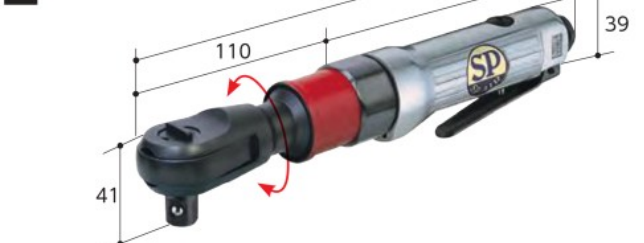

### SP-1133RH

3/8" Ball-Lock

**Bolt Capacity 10mm** [SEALED HEAD]

- Improved durability of ratchet head ● Switchable rotations at hand, even in small spaces. ● Ball locking. ● Urethane covered cushion grip. ● Built-in power regulator. ● 360 degree rotating rear exhaust.

### SP-7765

3/8" Ball-Lock

**Bolt Capacity 12mm** [FLAT HEAD]

- High power. ● Low profile flat head. ● No deforming, no splashing of oil. ● Switchable rotations at hand, even in small spaces. ● Ball locking. ● Urethane covered cushion grip. ● 360 degree rotating side exhaust.

### SP-1772N

3/8" Ball-Lock

**Bolt Capacity 10mm** [ROTATIONAL HEAD]

- Rotating head (fixed at 90 degree each) . ● For working in tight spaces.

### SP-1133RH-2

1/2" Ball-Lock

EDP	Model No.	Sq. Drive (inch)	Torque Range (N·m)	Free Speed (min <sup>-1</sup> )	Overall Length (mm)	Air Consumption (ml/min)	Hose Coupling	Net Weight (kg)	JAN (4545695)
370063	SP-7250H	1/4" HEX	20	290	203	0.2	1/4" NPT	0.7	003685
370059	SP-7765	3/8"	20	250	205	0.2	1/4" NPT	0.64	000035
370061	SP-7265	3/8"	20	400	203	0.4	1/4" NPT	0.7	003487
370062	SP-7787	1/2"	30	200	315	0.7	1/4" NPT	1.5	003494
370047	SP-1772	3/8"	20	220	168	0.2	1/4" NPT	0.5	001438
370054	SP-1772N	3/8"	20	200	188	0.2	1/4" NPT	0.54	002565
370056	SP-1133RH	3/8"	30	160	254	0.2	1/4" NPT	1.2	001452
370050	SP-1133RH-2	1/2"	30	160	254	0.2	1/4" NPT	1.2	001469