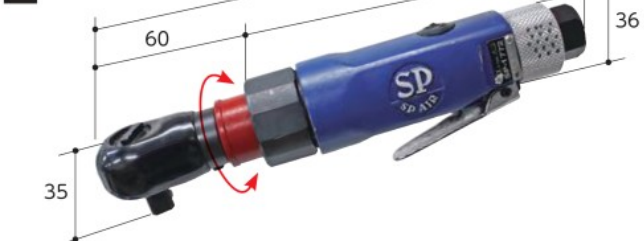

### SP-1133RH

3/8" Ball-Lock

**Bolt Capacity 10mm** [SEALED HEAD]

- Improved durability of ratchet head ● Switchable rotations at hand, even in small spaces. ● Ball locking. ● Urethane covered cushion grip. ● Built-in power regulator. ● 360 degree rotating rear exhaust.

### SP-7765

3/8" Ball-Lock

**Bolt Capacity 12mm** [FLAT HEAD]

- High power. ● Low profile flat head. ● No deforming, no splashing of oil. ● Switchable rotations at hand, even in small spaces. ● Ball locking. ● Urethane covered cushion grip. ● 360 degree rotating side exhaust.

### SP-7787

1/2" Ball-Lock

**Bolt Capacity 10mm** [W/ SILENCER] [ROTATIONAL HEAD]

- Swivel silencer. ● 360 degree rotating exhaust. ● Rotating head (fixed at 90 degree each) . ● For working in tight spaces.

### SP-1772N

3/8" Ball-Lock

**Bolt Capacity 10mm** [ROTATIONAL HEAD]

- Rotating head (fixed at 90 degree each) . ● For working in tight spaces.