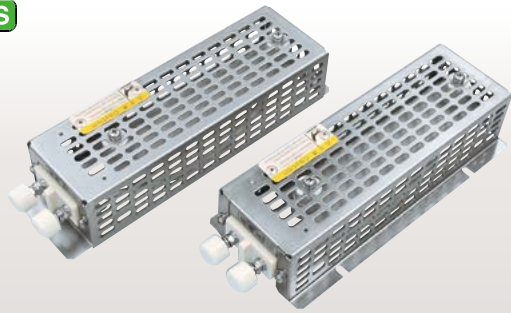

## 200W コンパクトタイプ

RoHS

特長

200W標準タイプよりヒーター面積が小さいタイプであり、省スペース化が図れます。

端子キャップ…陶器製(M5ネジ)

### コンパクトタイプ

	OH (サーモスタット付)	TC (端子カバー付)	LED (動作表示灯付)	品番 RoHS			OUTLINE	
				SPCC	ヒーター-SUS430	ヒーター-SUS430 / カバー-SUS304		
コンパクトタイプ 電源電圧 110V 200W	4点取付	-	-	-	SHCK4-1120	SHCK4-1120S	SHCK4-1120AS	A
		●	-	-	SHCK4-1120-OH	SHCK4-1120S-OH	SHCK4-1120AS-OH	B
		-	●	-	SHCK4-1120-TC	SHCK4-1120S-TC	SHCK4-1120AS-TCS	C
		-	-	●	SHCK4-1120-LED	SHCK4-1120S-LED	-	D
	2点取付	●	●	-	SHCK4-1120-OH-TC	SHCK4-1120S-OH-TC	SHCK4-1120AS-OH-TCS	E
		-	-	-	SHCK2-1120	SHCK2-1120S	SHCK2-1120AS	F
		●	-	-	SHCK2-1120-OH	SHCK2-1120S-OH	SHCK2-1120AS-OH	G
		-	●	-	SHCK2-1120-TC	SHCK2-1120S-TC	SHCK2-1120AS-TCS	H
	4点取付	●	●	-	SHCK2-1120-OH-TC	SHCK2-1120S-OH-TC	SHCK2-1120AS-OH-TCS	I
		-	-	-	SHCK4-2220	SHCK4-2220S	SHCK4-2220AS	A
		●	-	-	SHCK4-2220-OH	SHCK4-2220S-OH	SHCK4-2220AS-OH	B
		-	●	-	SHCK4-2220-TC	SHCK4-2220S-TC	SHCK4-2220AS-TCS	C
2点取付	-	-	●	SHCK4-2220-LED	SHCK4-2220S-LED	-	D	
	●	●	-	SHCK4-2220-OH-TC	SHCK4-2220S-OH-TC	SHCK4-2220AS-OH-TCS	E	
	-	-	-	SHCK2-2220	SHCK2-2220S	SHCK2-2220AS	F	
	●	-	-	SHCK2-2220-OH	SHCK2-2220S-OH	SHCK2-2220AS-OH	G	
4点取付	-	●	-	SHCK2-2220-TC	SHCK2-2220S-TC	SHCK2-2220AS-TCS	H	
	●	●	-	SHCK2-2220-OH-TC	SHCK2-2220S-OH-TC	SHCK2-2220AS-OH-TCS	I	

## 端子台タイプ

RoHS

特長

電線接続部に端子台が組み込まれておりますので、作業も良好です。

端子台…定格600V/25A ポリカーボネート製

端子キャップ…陶器製(M5ネジ)

適合圧着端子

### 端子台形

	OH (サーモスタット付)	TC (端子カバー付)	LED (動作表示灯付)	品番 RoHS			OUTLINE			
				SPCC	ヒーター-SUS430	ヒーター-SUS430 / カバー-SUS304				
端子台形	電源電圧 110V	30W	4点取付	-	-	-	SHC4-1103-T	-	-	J
		50W		-	-	-	SHC4-1105-T	SHC4-1105S-T	SHC4-1105AS-T	J
		100W		-	-	-	SHC4-1110-T	SHC4-1110S-T	SHC4-1110AS-T	J
		200W		-	-	-	SHC4-1120-T	SHC4-1120S-T	SHC4-1120AS-T	J
	電源電圧 220V	50W	4点取付	-	-	-	SHC4-2205-T	SHC4-2205S-T	SHC4-2205AS-T	J
		100W		-	-	-	SHC4-2210-T	SHC4-2210S-T	SHC4-2210AS-T	J
		200W		-	-	-	SHC4-2220-T	SHC4-2220S-T	SHC4-2220AS-T	J