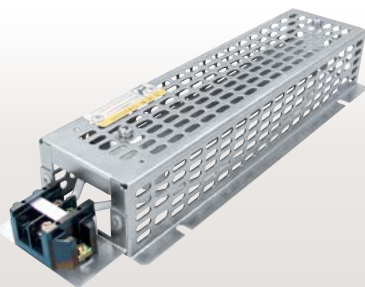

## 200W コンパクトタイプ

RoHS

特長

200W標準タイプよりヒーター面積が小さいタイプであり、省スペース化が図れます。

端子キャップ…陶器製(M5ネジ)

### コンパクトタイプ

	OH (サーモスタット付)	TC (端子カバー付)	LED (動作表示灯付)	品番 RoHS			OUTLINE	
				SPCC	ヒーター-SUS430	ヒーター-SUS430 / カバー-SUS304		
コンパクトタイプ 電源電圧 110V 200W	4点取付	-	-	-	SHCK4-1120	SHCK4-1120S	SHCK4-1120AS	A
		●	-	-	SHCK4-1120-OH	SHCK4-1120S-OH	SHCK4-1120AS-OH	B
		-	●	-	SHCK4-1120-TC	SHCK4-1120S-TC	SHCK4-1120AS-TCS	C
		-	-	●	SHCK4-1120-LED	SHCK4-1120S-LED	-	D
	2点取付	●	●	-	SHCK4-1120-OH-TC	SHCK4-1120S-OH-TC	SHCK4-1120AS-OH-TCS	E
		-	-	-	SHCK2-1120	SHCK2-1120S	SHCK2-1120AS	F
		●	-	-	SHCK2-1120-OH	SHCK2-1120S-OH	SHCK2-1120AS-OH	G
		-	●	-	SHCK2-1120-TC	SHCK2-1120S-TC	SHCK2-1120AS-TCS	H
	4点取付	●	●	-	SHCK2-1120-OH-TC	SHCK2-1120S-OH-TC	SHCK2-1120AS-OH-TCS	I
		-	-	-	SHCK4-2220	SHCK4-2220S	SHCK4-2220AS	A
		●	-	-	SHCK4-2220-OH	SHCK4-2220S-OH	SHCK4-2220AS-OH	B
		-	●	-	SHCK4-2220-TC	SHCK4-2220S-TC	SHCK4-2220AS-TCS	C
2点取付	-	-	●	SHCK4-2220-LED	SHCK4-2220S-LED	-	D	
	●	●	-	SHCK4-2220-OH-TC	SHCK4-2220S-OH-TC	SHCK4-2220AS-OH-TCS	E	
	-	-	-	SHCK2-2220	SHCK2-2220S	SHCK2-2220AS	F	
	●	-	-	SHCK2-2220-OH	SHCK2-2220S-OH	SHCK2-2220AS-OH	G	
4点取付	-	●	-	SHCK2-2220-TC	SHCK2-2220S-TC	SHCK2-2220AS-TCS	H	
	●	●	-	SHCK2-2220-OH-TC	SHCK2-2220S-OH-TC	SHCK2-2220AS-OH-TCS	I	

## 端子台タイプ

RoHS

特長

電線接続部に端子台が組み込まれておりますので、作業も良好です。

端子台…定格600V/25A ポリカーボネート製

端子キャップ…陶器製(M5ネジ)

適合圧着端子

### 端子台形

	OH (サーモスタット付)	TC (端子カバー付)	LED (動作表示灯付)	品番 RoHS			OUTLINE			
				SPCC	ヒーター-SUS430	ヒーター-SUS430 / カバー-SUS304				
端子台形	電源電圧 110V	30W	4点取付	-	-	-	SHC4-1103-T	-	-	J
		50W		-	-	-	SHC4-1105-T	SHC4-1105S-T	SHC4-1105AS-T	J
		100W		-	-	-	SHC4-1110-T	SHC4-1110S-T	SHC4-1110AS-T	J
		200W		-	-	-	SHC4-1120-T	SHC4-1120S-T	SHC4-1120AS-T	J
	電源電圧 220V	50W	4点取付	-	-	-	SHC4-2205-T	SHC4-2205S-T	SHC4-2205AS-T	J
		100W		-	-	-	SHC4-2210-T	SHC4-2210S-T	SHC4-2210AS-T	J
		200W		-	-	-	SHC4-2220-T	SHC4-2220S-T	SHC4-2220AS-T	J