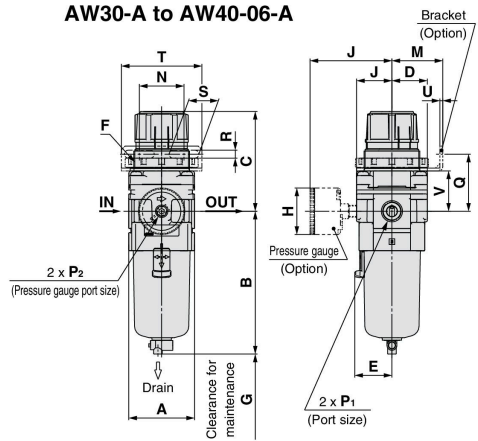

AW30-A to AW40-06-A