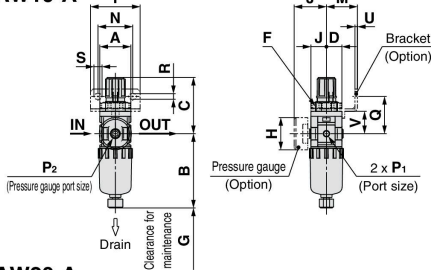

AW10-A to AW40-A Series

Dimensions

AW10-A