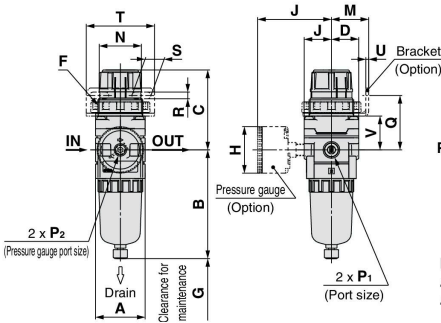

AW10-A to AW40-A Series

Dimensions

AW20-A

Applicable model	AW10-A/AW20-A		AW20-A		AW30-A to AW40-06-A
Optional/Semi-standard specifications	With auto drain (N.C.)	Metal bowl	With drain guide	Metal bowl with drain guide	With auto drain (N.O./N.C.)
Dimensions					

Applicable model	AW30-A to AW40-06-A					
Optional/Semi-standard specifications	Metal bowl	Metal bowl with drain guide	Metal bowl with level gauge	Metal bowl with level gauge, with drain guide	With drain guide	Drain cock with barb fitting
Dimensions						

Model	Standard specifications											Optional specifications			
	P₁	P₂	A	B	C (Note)	D	E	F	G	J	H	J	H	J	
AW10-A	M5 x 0.8	1/16	25	59.9	47.4	12.5	—	M18 x 1	25	12.5	ø26	26	—	—	
AW20-A	1/8, 1/4	1/8	40	87.6	67.4	22	—	M36 x 1.5	25	22	ø37.5	58.5	ø37.5	59.5	
AW30-A	1/4, 3/8	1/8	53	115.1	83.5	28.5	30	M45 x 1.5	35	28.5	ø37.5	65	ø37.5	66	
AW40-A	1/4, 3/8, 1/2	1/8	70	147.1	100	34.5	38.4	M52 x 1.5	40	34.5	ø42.5	72	ø42.5	72	
AW40-06-A	3/4	1/8	75	149.1	101.5	34.5	38.4	M52 x 1.5	40	34.5	ø42.5	72	ø42.5	72	

Model	Optional specifications											Semi-standard specifications						
	Bracket mount					Panel mount						With auto drain	With barb fitting	With drain guide	Metal bowl	Metal bowl with drain guide	Metal bowl with level gauge	Metal bowl with level gauge, with drain guide
	M	N	Q	R	S	T	U	V	W	Y	Z	B	B	B	B	B	B	B
AW10-A	25	28	30	4.5	6.5	40	2	18	18.5	—	—	77.9	—	—	59.3	—	—	—
AW20-A	30	34	43.9	5.4	15.4	55	2.3	27.3	36.5	17.5	6	104.9	—	91.4	87.4	93.9	—	—
AW30-A	41	36	46	6.5	24	65	2.3	32.5	45.5	22.5	7	156.8	123.6	121.9	117.6	122.1	137.6	142.1
AW40-A	50	38	54	8.5	26.5	70	2.3	38.4	52.5	26	7	186.9	155.6	153.9	149.6	154.1	169.6	174.1
AW40-06-A	50	38	55.5	8.5	26.5	70	2.3	39.9	52.5	26	7	188.9	157.6	155.9	151.6	156.1	171.6	176.1

Note) The dimension of C is the length when the filter regulator knob is unlocked.