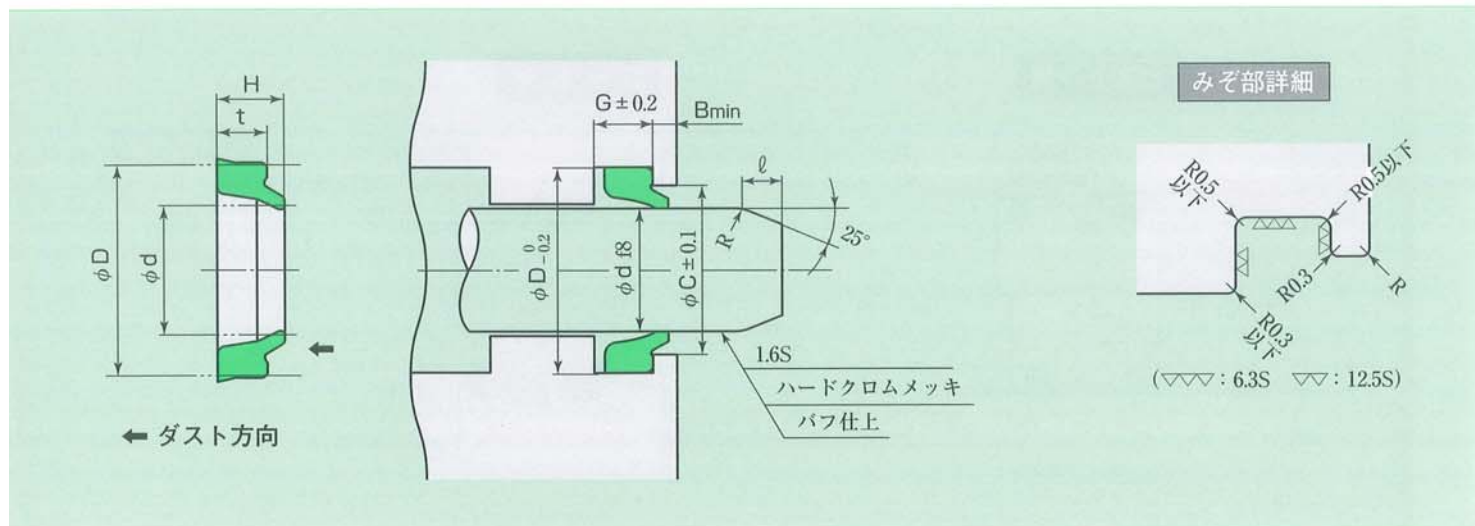

SFRスクレーパ

SFRスクレーパ寸法表

単位：mm

| 呼び番号 標準 (RN 912) | スクレーパおよびみぞ寸法 | | | | | | |
|---------------------|--------------|------|-----|-----|---|------|---|
| | d | D | H | t | G | C | B |
| SFR- 16K | 16 | 24 | 6 | 4.5 | 5 | 20.3 | 2 |
| SFR- 18K | 18 | 26 | 6 | 4.5 | 5 | 22.3 | 2 |
| SFR- 20K | 20 | 28 | 6 | 4.5 | 5 | 24.3 | 2 |
| SFR- 22K | 22 | 30 | 6 | 4.5 | 5 | 26.3 | 2 |
| SFR- 22.4K | 22.4 | 30.4 | 6 | 4.5 | 5 | 26.7 | 2 |
| SFR- 25K | 25 | 33 | 6 | 4.5 | 5 | 29.3 | 2 |
| SFR- 28K | 28 | 36 | 6 | 4.5 | 5 | 32.3 | 2 |
| SFR- 30K | 30 | 38 | 6.5 | 5 | 6 | 34 | 2 |
| SFR- 31.5K | 31.5 | 39.5 | 6.5 | 5 | 6 | 35.5 | 2 |
| SFR- 32K | 32 | 40 | 6.5 | 5 | 6 | 36 | 2 |
| SFR- 35K | 35 | 43 | 6.5 | 5 | 6 | 39 | 2 |
| SFR- 35.5K | 35.5 | 43.5 | 6.5 | 5 | 6 | 39.5 | 2 |
| SFR- 36K | 36 | 44 | 6.5 | 5 | 6 | 40 | 2 |
| SFR- 40K | 40 | 48 | 6.5 | 5 | 6 | 44 | 2 |
| SFR- 45K | 45 | 53 | 6.5 | 5 | 6 | 49 | 2 |
| SFR- 50K | 50 | 58 | 6.5 | 5 | 6 | 54 | 2 |
| SFR- 55K | 55 | 63 | 6.5 | 5 | 6 | 59 | 2 |
| SFR- 60K | 60 | 68 | 6.5 | 5 | 6 | 64 | 2 |
| SFR- 63K | 63 | 71 | 6.5 | 5 | 6 | 67 | 2 |
| SFR- 70K | 70 | 80 | 8 | 6 | 7 | 75 | 3 |
| SFR- 75K | 75 | 85 | 8 | 6 | 7 | 80 | 3 |
| SFR- 80K | 80 | 90 | 8 | 6 | 7 | 85 | 3 |