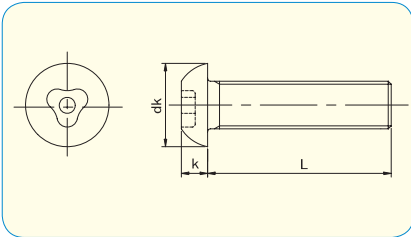

TRICLE WITH PIN BUTTON BOLT

Order made TRF
 2 type of recess, production size from M3-M10.
 Materials are available Stainless and steel, etc.
 Some sizes (stainless A2) are in stock.

	M4	M5	M6	M8
dk	7.6	10.5	10.5	14
k	2.2	3.3	3.3	4.4
Drive Size	1	2	2	2.5

RoHS Directive Compliance

● TRICLE -TYPE A-

SIZE	PART #	
	d	L
M4	6	TC010406A
	8	TC010408A
	10	TC010410A
	12	TC010412A
	16	TC010416A
M5	20	TC010420A
	25	TC010425A
	8	TC010508A
	10	TC010510A
	12	TC010512A
	16	TC010516A
M6	20	TC010520A
	25	TC010525A
	30	TC010530A
	40	TC010540A
	10	TC010610A
	12	TC010612A
	16	TC010616A
M8	20	TC010620A
	25	TC010625A
	30	TC010630A
	40	TC010640A
	50	TC010650A
	12	TC010812A
	16	TC010816A
	20	TC010820A
25	TC010825A	
30	TC010830A	
40	TC010840A	
50	TC010850A	

● TRICLE -TYPE B-

SIZE	PART #	
	d	L
M4	6	TC010406B
	8	TC010408B
	10	TC010410B
	12	TC010412B
	16	TC010416B
	20	TC010420B
M5	25	TC010425B
	8	TC010508B
	10	TC010510B
	12	TC010512B
	16	TC010516B
	20	TC010520B
	25	TC010525B
M6	30	TC010530B
	40	TC010540B
	10	TC010610B
	12	TC010612B
	16	TC010616B
	20	TC010620B
	25	TC010625B
	30	TC010630B
M8	40	TC010640B
	50	TC010650B
	12	TC010812B
	16	TC010816B
	20	TC010820B
	25	TC010825B
30	TC010830B	
40	TC010840B	
50	TC010850B	