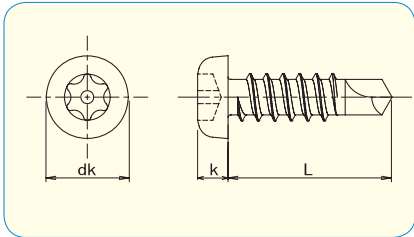

# PIN-PAN HEAD TRX SELF DRILL SCREWS

● **Material**  
410 Stainless Steel

	4
dk	8.17
k	2.92
Drive Size	T20

SIZE		PART #	Box q'ty
d	L		
4.2	13	TX050413	1,500
	16	TX050416	1,300
	19	TX050419	1,000

## TRX POWER BIT for TRF

The tip of bit is magnet  
Available set any kind of electric driver,air driver.

SIZE	PART #	Box q'ty	Remark	HEX SHANK SIZE
T20	TX20B65	1	4	6.35

Please see page 40-41 for tools.

- HE
- SP
- OW
- TX**
- TW
- SF
- SS
- PH
- TC
- TOOLS
- Order Made