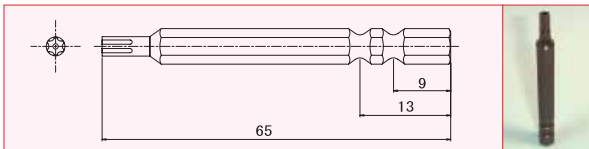

# PIN-PAN HEAD TRX SELF DRILL SCREWS

● **Material**  
410 Stainless Steel

	4
dk	8.17
k	2.92
Drive Size	T20

SIZE		PART #	Box q'ty
d	L		
4.2	13	TX050413	1,500
	16	TX050416	1,300
	19	TX050419	1,000

## TRX POWER BIT for TRF

The tip of bit is magnet  
Available set any kind of electric driver,air driver.

SIZE	PART #	Box q'ty	Remark	HEX SHANK SIZE
T20	TX20B65	1	4	6.35

Please see page 40-41 for tools.

- HE
- SP
- OW
- TX**
- TW
- SF
- SS
- PH
- TC
- TOOLS
- Order Made