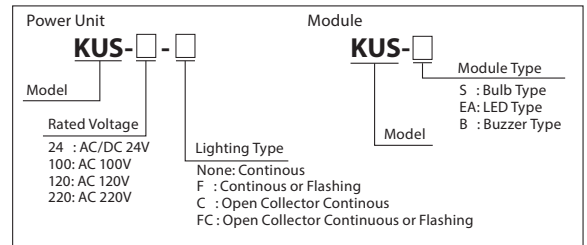

How to Order

Specifications

Power Unit	Model	Rated Voltage	Power Consumption	(Image)
Continuous Lighting	KUS -24	AC/DC 24V	21W	
	KUS -100	AC 100V		
	KUS -120	AC 120V		
	KUS -220	AC 220V		
Continuous Lighting or Flashing	KUS -24 F	AC/DC 24V		
	KUS -100 F	AC 100V		
	KUS -120 F	AC 120V		
	KUS -220 F	AC 220V		
Open-Collector Continuous Lighting	KUS -24 C	AC/DC 24V		
	KUS -100 C	AC 100V		
	KUS -120 C	AC 120V		
	KUS -220 C	AC 220V		
Open-Collector Continuous Lighting or Flashing	KUS -24 FC	AC/DC 24V		
	KUS -100 FC	AC 100V		
	KUS -120 FC	AC 120V		
	KUS -220 FC	AC 220V		

Model	Rated Voltage	Power Consumption	Bulb	
			Ratings	Repl. No.
KUS-S (Bulb)	DC 24V	6W	24V 6W	19
KUS-EA (LED)			—	—

Model	Rated Voltage	Power Consumption	Volume
KUS-B	DC 24V	0.5W	80dB (at 1m)