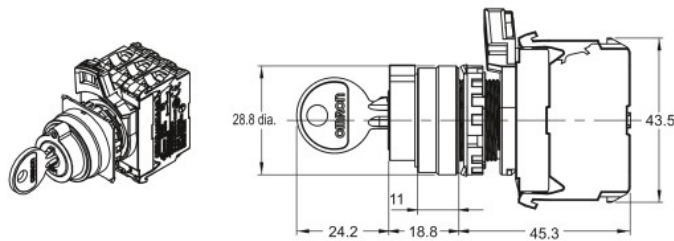

Dimensions

(Unit: mm)

Lighted and Non-lighted Key-type Selection Switches

Two-position Switches with Plastic Bezels

A22NK-2B□-01□A-G

A22NK-2B□-01□A-P

Three-position Switches with Plastic Bezels

A22NK-3B□-01□A-G