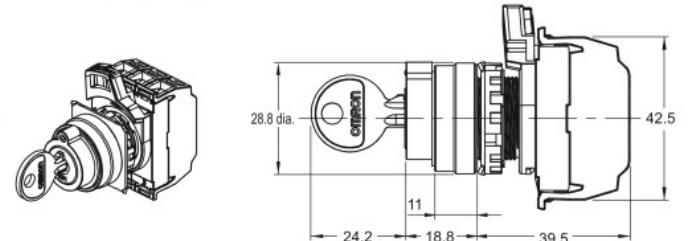

A22NK-3B□-01□A-P