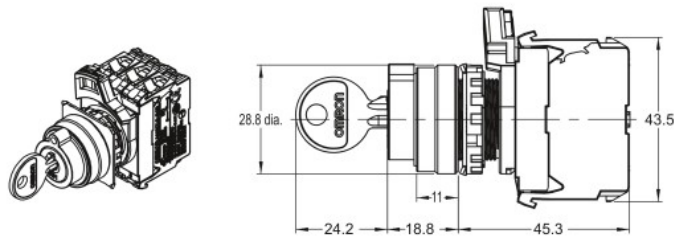

Dimensions

(Unit: mm)

Lighted and Non-lighted Key-type Selection Switches

Two-position Switches with Plastic Bezels

A22NK-2B□-01□A-G

A22NK-2B□-01□A-P

Three-position Switches with Plastic Bezels

A22NK-3B□-01□A-G

A22NK-3B□-01□A-P

Two-position Switches with Brushed Metal Bezels

A22NK-2M□-01□A-G

A22NK-2M□-01□A-P

Three-position Switches with Brushed Metal Bezels

A22NK-3M□-01□A-G

A22NK-3M□-01□A-P