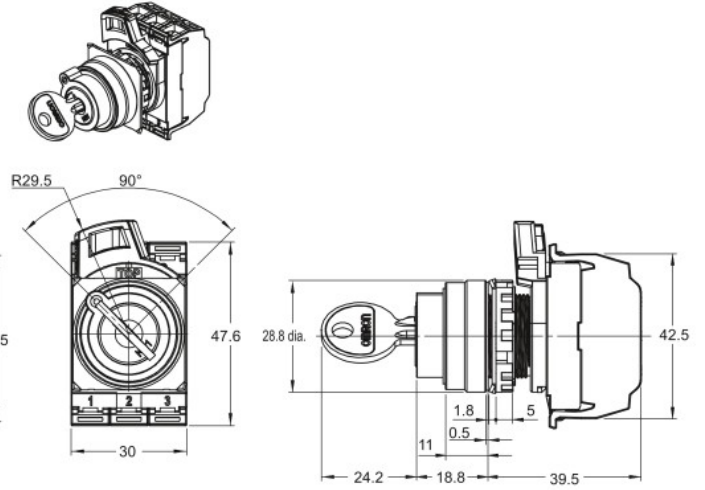

Dimensions

(Unit: mm)

Lighted and Non-lighted Key-type Selection Switches

Two-position Switches with Plastic Bezels

A22NK-2B□-01□A-G

A22NK-2B□-01□A-P

Three-position Switches with Plastic Bezels

A22NK-3B□-01□A-G