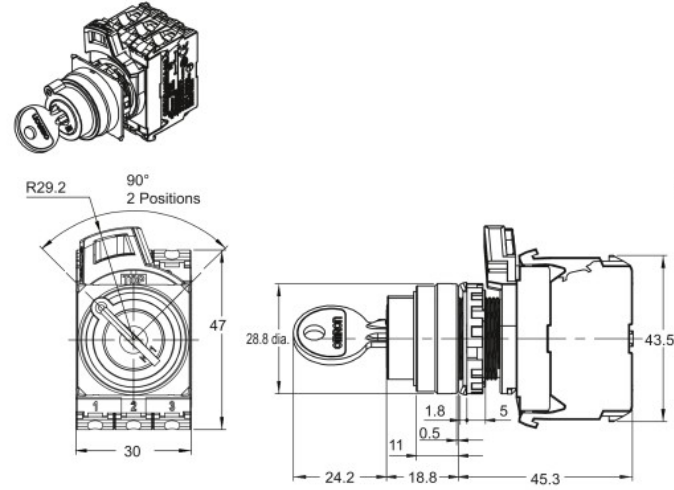

Dimensions

(Unit: mm)

Lighted and Non-lighted Key-type Selection Switches

Two-position Switches with Plastic Bezels

A22NK-2B□-01□A-G

A22NK-2B□-01□A-P

Three-position Switches with Plastic Bezels

A22NK-3B□-01□A-G