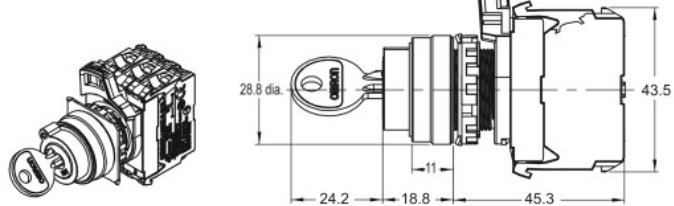

Two-position Switches with Brushed Metal Bezels

A22NK-2M□-01□A-G