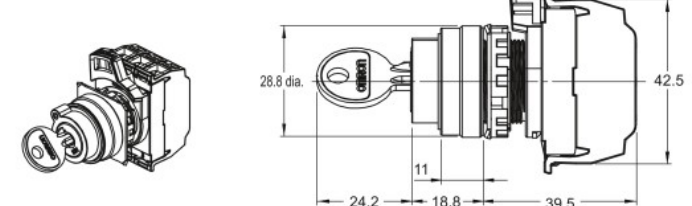

Dimensions

(Unit: mm)

Lighted and Non-lighted Key-type Selection Switches

Two-position Switches with Plastic Bezels

A22NK-2B□-01□A-G

A22NK-2B□-01□A-P

Three-position Switches with Plastic Bezels

A22NK-3B□-01□A-G

A22NK-3B□-01□A-P

Two-position Switches with Brushed Metal Bezels

A22NK-2M□-01□A-G

A22NK-2M□-01□A-P

Three-position Switches with Brushed Metal Bezels

A22NK-3M□-01□A-G

A22NK-3M□-01□A-P