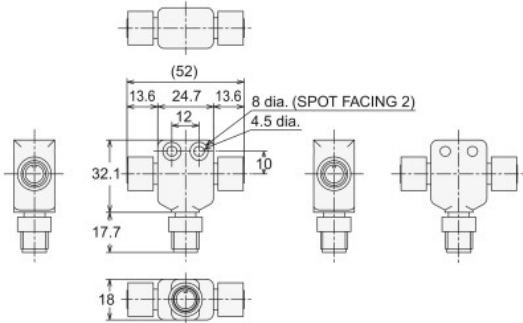

Simple Wiring Connector
F39-CN5

Control Unit F3SJ-B
F3SP-B1P

Laser Pointer F3SJ-E F3SJ-B
F39-PTJ

Spatter Protection Cover F3SJ-E F3SJ-B
F39-HB□□□□