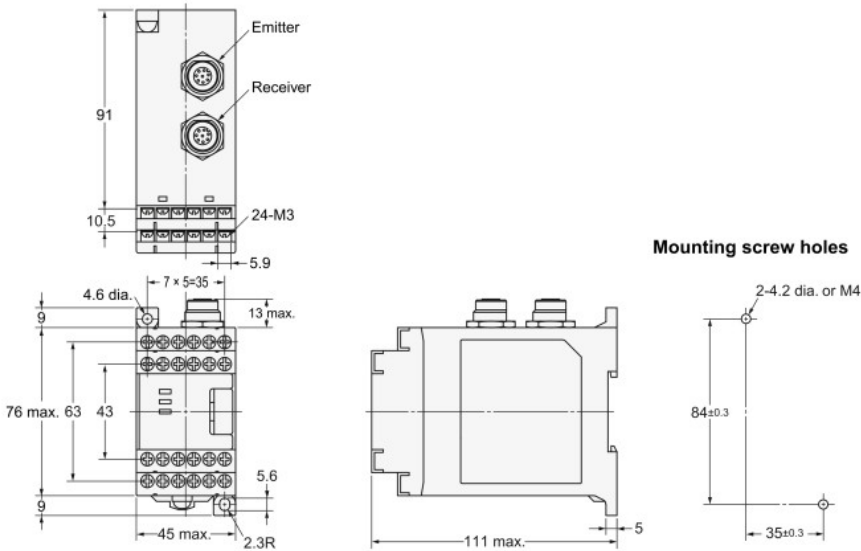

Simple Wiring Connector
F39-CN5

Control Unit F3SJ-B
F3SP-B1P

Laser Pointer F3SJ-E F3SJ-B
F39-PTJ

Spatter Protection Cover F3SJ-E F3SJ-B
F39-HB□□□□