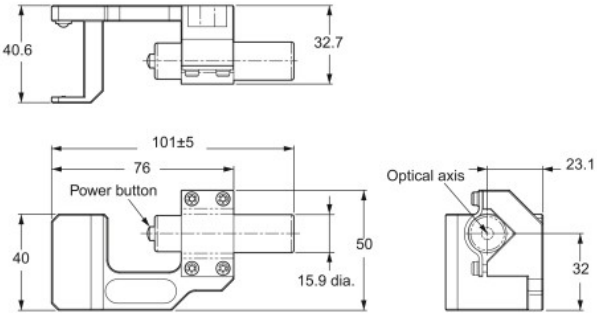

Simple Wiring Connector
F39-CN5

Control Unit F3SJ-B
F3SP-B1P

Laser Pointer F3SJ-E F3SJ-B
F39-PTJ

Spatter Protection Cover F3SJ-E F3SJ-B
F39-HB□□□□