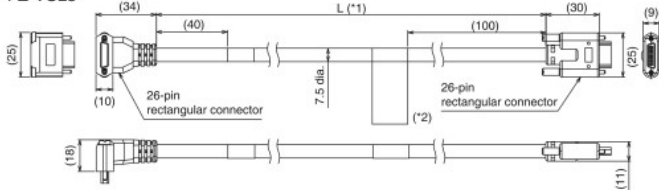

### Camera Cable

Camera Cable  
FZ-VS3

Bend resistant Camera Cable  
FZ-VSB3

Super Bend resistant Camera Cable  
FZ-VSBX

Right-angle Camera Cable  
FZ-VSL3

Bend resistant Right-angle Camera Cable  
FZ-VSLB3

Long-distance Camera Cable  
FZ-VS4

Long-distance Right-angle Camera Cable  
FZ-VSL4

- \*1. Cable is available in 2m/3m/5m/10m.
- \*2. Each camera cables has polarity.  
Please ensure that the name plate side of the cable is connected to the controller.
- \*3. Cable is available in 5m/10m.
- \*4. Cable is available in 15m.

### Lens for Small Camera

FZ-LES Series

\* Overall length is available in 16.4mm/19.7mm/23.1mm/25.5mm.