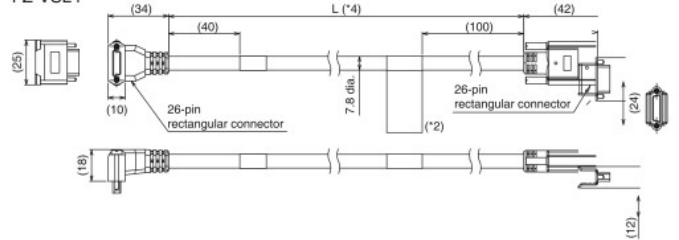

### Camera Cable

Camera Cable  
FZ-VS3

Bend resistant Camera Cable  
FZ-VSB3

Super Bend resistant Camera Cable  
FZ-VSBX

Right-angle Camera Cable  
FZ-VSL3

Bend resistant Right-angle Camera Cable  
FZ-VSLB3

Long-distance Camera Cable  
FZ-VS4

Long-distance Right-angle Camera Cable  
FZ-VSL4

- \*1. Cable is available in 2m/3m/5m/10m.
- \*2. Each camera cables has polarity.  
Please ensure that the name plate side of the cable is connected to the controller.
- \*3. Cable is available in 5m/10m.
- \*4. Cable is available in 15m.

### Lens for Small Camera

FZ-LES Series

\* Overall length is available in 16.4mm/19.7mm/23.1mm/25.5mm.

### Parallel I/O Cable

XW2Z-S013-□

\*1. Cable is available in 2m/5m.