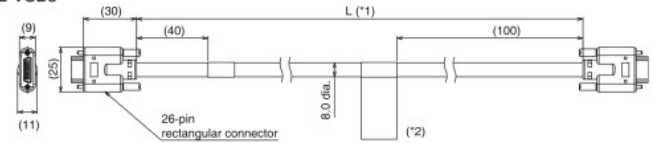

Bend resistant Camera Cable
FZ-VSB3