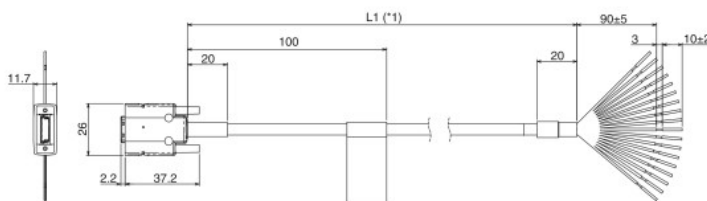

Encoder Cable

FH-VR

*1. Cable is available in 1.5 m.