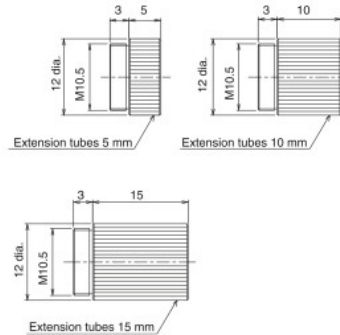

Long-distance Camera Cable  
FZ-VS4

Long-distance Right-angle Camera Cable  
FZ-VSL4

- \*1. Cable is available in 2m/3m/5m/10m.
- \*2. Each camera cables has polarity.  
Please ensure that the name plate side of the cable is connected to the controller.
- \*3. Cable is available in 5m/10m.
- \*4. Cable is available in 15m.

### Lens for Small Camera

FZ-LES Series

\* Overall length is available in 16.4mm/19.7mm/23.1mm/25.5mm.