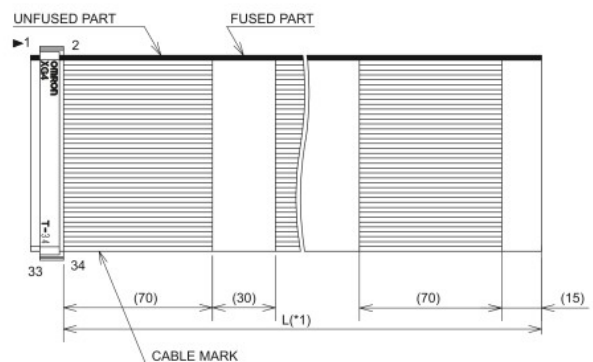

### Parallel I/O Cable

XW2Z-S013-□

\*1. Cable is available in 2m/5m.