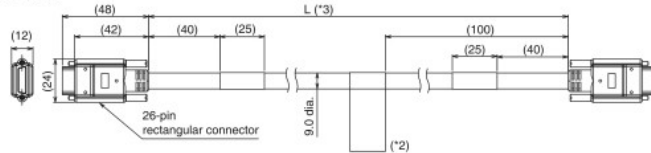

Super Bend resistant Camera Cable
FZ-VSBX

Right-angle Camera Cable
FZ-VSL3