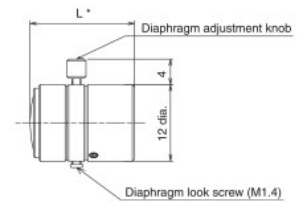

### Lens for Small Camera

FZ-LES Series

\* Overall length is available in 16.4mm/19.7mm/23.1mm/25.5mm.