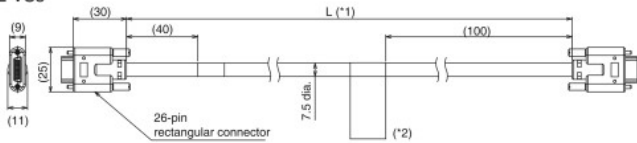

### Camera Cable

Camera Cable  
FZ-VS3

Bend resistant Camera Cable  
FZ-VSB3

Super Bend resistant Camera Cable  
FZ-VSBX

Right-angle Camera Cable  
FZ-VSL3

Bend resistant Right-angle Camera Cable  
FZ-VSLB3

Long-distance Camera Cable  
FZ-VS4

Long-distance Right-angle Camera Cable  
FZ-VSL4

- \*1. Cable is available in 2m/3m/5m/10m.
- \*2. Each camera cables has polarity.  
Please ensure that the name plate side of the cable is connected to the controller.
- \*3. Cable is available in 5m/10m.
- \*4. Cable is available in 15m.

### Lens for Small Camera

FZ-LES Series

\* Overall length is available in 16.4mm/19.7mm/23.1mm/25.5mm.