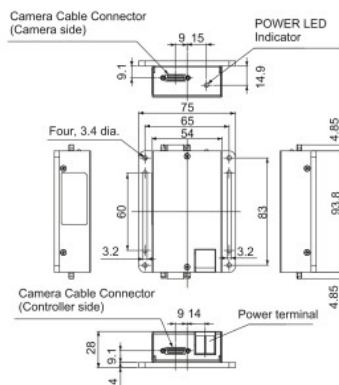

Camera Cable Extension Unit

FZ-VSJ