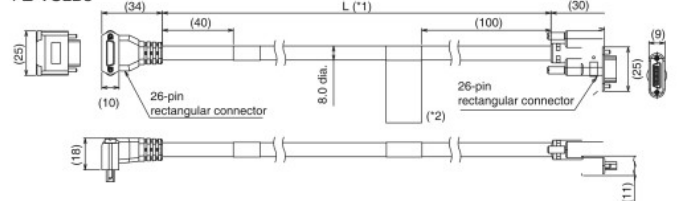

### Camera Cable

Camera Cable  
FZ-VS3

Bend resistant Camera Cable  
FZ-VSB3

Super Bend resistant Camera Cable  
FZ-VSBX

Right-angle Camera Cable  
FZ-VSL3

Bend resistant Right-angle Camera Cable  
FZ-VSLB3

Long-distance Camera Cable  
FZ-VS4

Long-distance Right-angle Camera Cable  
FZ-VSL4

- \*1. Cable is available in 2m/3m/5m/10m.
- \*2. Each camera cables has polarity.  
Please ensure that the name plate side of the cable is connected to the controller.
- \*3. Cable is available in 5m/10m.
- \*4. Cable is available in 15m.

### Lens for Small Camera

FZ-LES Series

\* Overall length is available in 16.4mm/19.7mm/23.1mm/25.5mm.