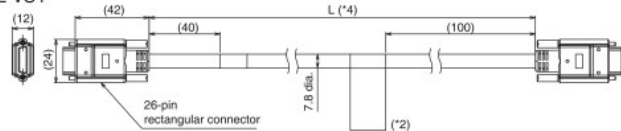

### Camera Cable

Camera Cable  
FZ-VS3

Bend resistant Camera Cable  
FZ-VSB3

Super Bend resistant Camera Cable  
FZ-VSBX

Right-angle Camera Cable  
FZ-VSL3

Bend resistant Right-angle Camera Cable  
FZ-VSLB3

Long-distance Camera Cable  
FZ-VS4

Long-distance Right-angle Camera Cable  
FZ-VSL4

- \*1. Cable is available in 2m/3m/5m/10m.
- \*2. Each camera cables has polarity.  
Please ensure that the name plate side of the cable is connected to the controller.
- \*3. Cable is available in 5m/10m.
- \*4. Cable is available in 15m.