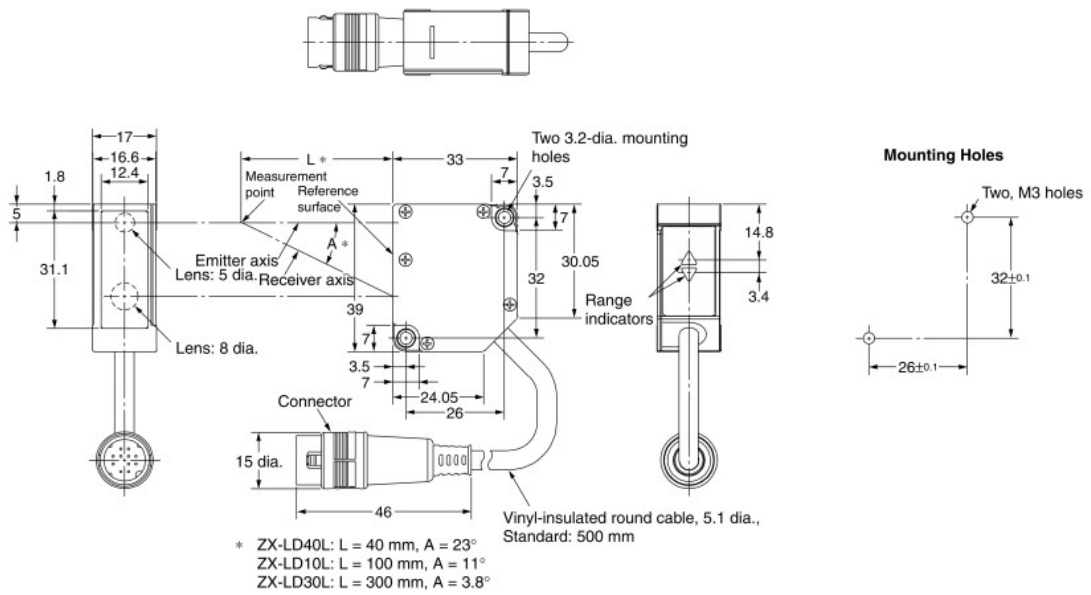

Dimensions

(Unit: mm)

■ Sensor Heads (Diffuse Reflective)

- ZX-LD40
- ZX-LD100
- ZX-LD300
- ZX-LD40L
- ZX-LD100L
- ZX-LD300L

■ Sensor Heads (Regular Reflective)

- ZX-LD30V
- ZX-LD30VL