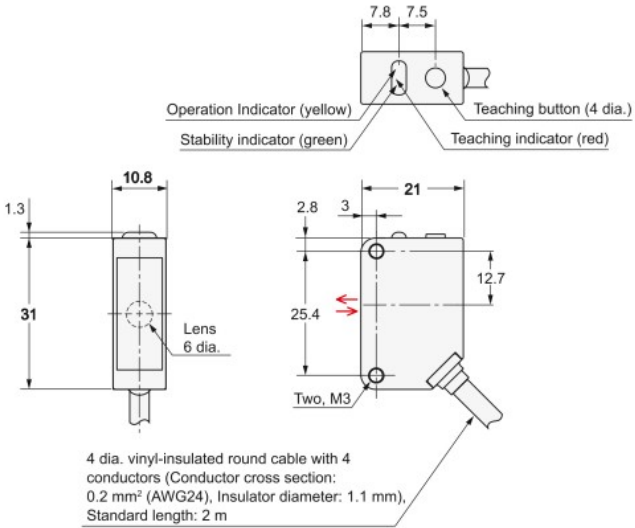

Dimensions

Sensors

Mark Sensor
 (Diffuse reflective)
 Pre-wired Models
 E3ZM-V61
 E3ZM-V81

Mark Sensor
 (Diffuse reflective)
 M8 Connector
 E3ZM-V66
 E3ZM-V86