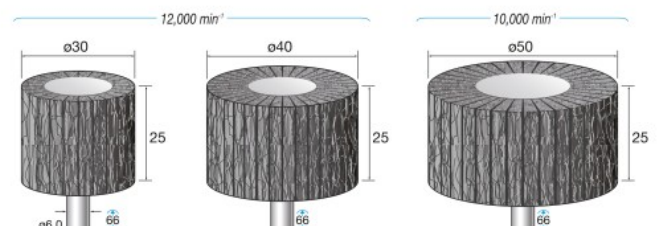

SHANK $\phi 6.0$

3 pcs./pack   ⚠ Need to be used dry. (Do not use water or grinding solution)

Grit	48823	48833	48843
#120	48823	48833	48843
#240	48825	48835	48845
#400	48826	48836	48846
#600	48827	48837	48847