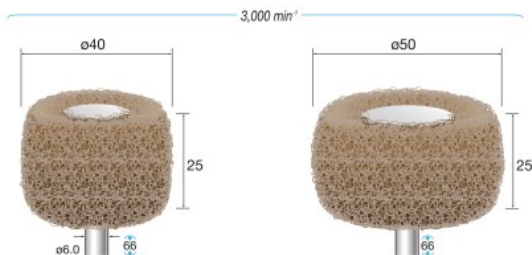

## SHANK $\phi 2.34$

10 pcs./pack

Grit	Color	48701	48711
#180	Brown	48701	48711

Grit	Color	48704	48714
#120	Dark Brown	48704	48714
#180	Brown	48705	48715
#320	Red Brown	48706	48716
#400	Green	48708	48718
#600	Beige	48707	48717

3 pcs./pack

Grit	Color	48724	48731
#120	Red Brown	48724	48731
#180	Brown	48725	48732
#320	Red Brown	48726	48733
#400	Green	48728	48734
#600	Gray	48727	48735

10 pcs./pack

\*Use after attaching to mandrel P.29.  
\*Mandrel needs to be purchased separately.

Grit	Color	48736
#120	Red Brown	48736
#180	Brown	48737
#320	Red Brown	48738
#400	Green	48739
#600	Gray	48740

## SHANK $\phi 6.0$

3 pcs./pack

Grit	Color	48744	48754
#120	Red Brown	48744	48754
#180	Brown	48745	48755
#320	Red Brown	48747	48757

Soft, sander made of non-woven polyester fabric. High quality, strong fibers prevent loading and are ideal for light polishing.