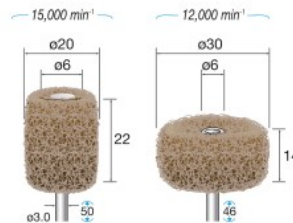

Grit	Color	48724	48731
#120	Red Brown	48724	48731
#180	Brown	48725	48732
#320	Red Brown	48726	48733
#400	Green	48728	48734
#600	Gray	48727	48735

10 pcs./pack

*Use after attaching to mandrel P.29.
*Mandrel needs to be purchased separately.