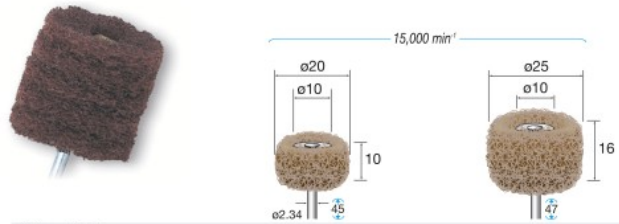

# FLAP WHEELS

Nylon fabric fiber flap wheels.  
Perfect for light polishing.

## SHANK $\phi 2.34$

10 pcs./pack

Grit	Color	48701	48711
#180	Brown	48701	48711

## SHANK $\phi 3.0$

5 pcs./pack    5 pcs./pack

Grit	Color	48681	48691
#120	Red Brown	48681	48691
#180	Brown	48682	48692
#320	Red Brown	48683	48693
#400	Green	48684	48694
#600	Gray	48685	48695

10 pcs./pack    10 pcs./pack

10 pcs./pack

\*Use after attaching to mandrel P.29.  
\*Mandrel needs to be purchased separately.

Grit	Color	48736
#120	Red Brown	48736
#180	Brown	48737
#320	Red Brown	48738
#400	Green	48739
#600	Gray	48740