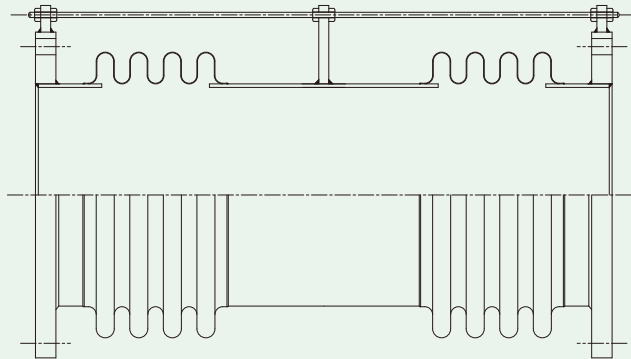

# NK-6800 Double Bellows Type

This product has 2 bellows, so it can move very well.  
Flange Standard: JIS,ANSI,DIN

DN	Length(mm)					
	Y=50	Y=100	Y=150	Y=200	Y=250	Y=300
50mm	600	800	950	1100	1300	1500
65mm	600	750	850	1000	1100	1250
80mm	700	800	950	1100	1200	1300
100mm	600	800	1000	1150	1250	1350
125mm	650	850	950	1100	1250	1400
150mm	700	850	1050	1200	1350	1500
200mm	800	1000	1200	1350	1500	1700
250mm	800	1100	1350	1550	1700	1900
300mm	850	1150	1400	1700	1900	2100
350mm	850	1150	1400	1700	1900	2100
400mm	900	1200	1500	1750	1950	2200
450mm	950	1250	1550	1800	2050	2300
500mm	900	1200	1400	1650	1850	2000
550mm	950	1250	1500	1700	1900	2100
600mm	1000	1300	1550	1800	1950	2200

① Bellows	Stainless Steel
② End Pipe	Carbon Steel, Stainless Steel
③ Flange	Carbon Steel, Stainless Steel
④ Holder	Carbon Steel, Stainless Steel
⑤ Set Bolt	Carbon Steel, Stainless Steel
⑥ Common Connector	Carbon Steel, Stainless Steel