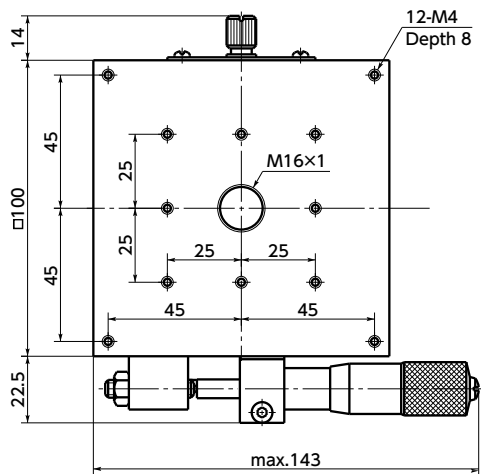

TAM-S X-axis Aluminum Cross Roller Stages

WEB Selection Tool WEB CAD Download

TAM-40S

TAM-60S

TAM-100S

TAM-120S