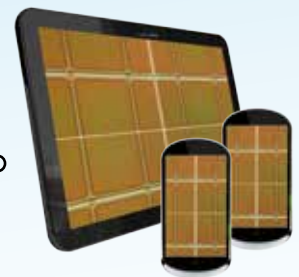

LED照明、焦点調整機能を内蔵し、幅広い分野で活用できるWiFi顕微鏡。

WiFi microscope with built-in LED lighting and focus adjustment function, used in an extensive variety of applications.

WiFi 顕微鏡 | MV-2018

MV-ST

WiFi Microscope

For iPad / iPhone / Android smartphone / Android Tablet

WiFi顕微鏡は工業用だけでなく、医療・美容・理化学関係など幅広い分野で活用できる携帯用ワイヤレスデジタル顕微鏡です。どこにでも持ち運びができ、白色LED照明を内蔵・焦点調整機能も付いていますので、1X~80Xの鮮明な拡大画像をWifiで端末に送信することができます。また、固定して使うための専用スタンドもオプションでご用意しておりますので、用途に応じて組み合わせてご利用頂けます。

The WiFi microscope is a portable wireless digital microscope that can be used not only in industrial applications, but also medical, cosmetics and laboratory applications. It can be carried anywhere, and with built-in white LED lighting and focus adjustment functions, it can transmit high clarity enlarged images of between 1X to 80X to remote terminals via WiFi. In addition, there is also a special stand, available as an option, that allows the microscope to be used as a fixed microscope, so that it can be matched to the desired application.