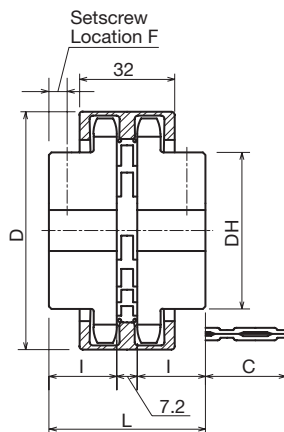

## ● Order No. Example **CE416S Set** **CE416 Chain Only**

Coupling No.

The KANA plastic chain coupling is a flexible coupling consisting of an assembly of 1 plastic chain and 2 sprockets. Clean transmission is possible without the necessity for grease.

Coupling No.	Shaft Diameter		Moment of inertia $\times 10^{-3}$ $\text{kg}\cdot\text{m}^2$	$\text{GD}^2 \times 10^{-3}$	Dimensions						Approx. Weight kg	¥	
	Prepared Holes	Maximum Shaft Diameter			D	DH	L	I	F	C		Coupling S	Replaceable Chain
CE410	9.5	18	0.08	0.33	51.8	* 32	51.2	22	5	22.8	0.35		
CE411	10.5	20	0.12	0.47	55.9	* 36	51.2	22	5	22.8	0.46		
CE412	10.5	22	0.17	0.67	60.1	* 40	51.2	22	5	22.8	0.53		
CE413	13.5	25	0.20	0.78	64.2	37	51.2	22	6	22.8	0.55		
CE414	13.5	28	0.27	1.08	68.3	42	51.2	22	6	22.8	0.66		
CE415	13.5	30	0.36	1.43	72.4	46	51.2	22	6	22.8	0.79		
CE416	13.5	32	0.47	1.86	76.5	50	51.2	22	6	22.8	0.92		
CE417	13.5	35	0.59	2.37	80.6	54	51.2	22	6	22.8	1.0		
CE418	13.5	40	0.73	2.93	84.7	57	51.2	22	6	22.8	1.1		
CE419	13.5	40	0.94	3.74	88.8	62	51.2	22	6	22.8	1.3		
CE420	14.5	45	1.27	5.09	93.0	67	57.2	25	7	19.8	1.6		
CE421	14.5	45	1.56	6.23	97.1	71	57.2	25	7	19.8	1.9		
CE422	14.5	50	1.89	7.55	101.1	75	57.2	25	7	19.8	2.0		
CE424	14.5	42	1.84	7.35	109.3	63	57.2	25	7	19.8	1.8		
CE426	14.5	42	2.32	9.29	117.4	63	57.2	25	7	19.8	2.0		
CE430	14.5	42	3.65	14.61	133.6	63	57.2	25	7	19.8	2.4		

Order Method

Coupling No. and Quantity

Precautions

- \* The moment of inertia,  $\text{GD}^2$ , is for the prepared hole case.
- \* Prepared holes have been finished for the dimensions shown and smaller.
- \* Sprockets with a \* symbol have a groove in the boss outer diameter.
- \* A specially plated sprocket with smoothly finished tooth sections is used for the plastic chain coupling.