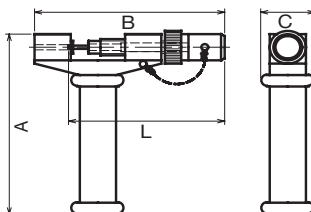

Straight Punch Chain Cutter

● Order No. Example

ST25

Straight Punch Chain Cutter No.

ST25PIN

Straight Punch Chain Cutter Pin No.

Fix the roller chain as shown in the figure and hit the pin removal head with a hammer to remove the chain pin.

◇ Straight Punch Chain Cutter

Chain Cutter No.	Chain in Use	A	B	C	¥	Pin No.	L	¥
ST 25	25	180	130	40		ST 25 PIN	115	
ST 35-40	35 - 40	180	130	40		ST 35-40 PIN	121	
ST 50	50	180	150	39		ST 50 PIN	131	
ST 60	60	180	150	40		ST 60 PIN	134	
ST 80	80	190	200	40		ST 80 PIN	175	
ST 100	100	190	200	40		ST 100 PIN	182	