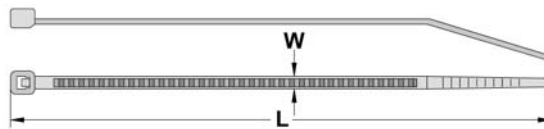

0301 KSS NYLON CABLE TIE

- Material: UL approved Nylon 66, 94V-2, With good tensile strength and insulation, not easy to get aging.
- Color: Standard color is natural, black, other special colors are available upon request.
- Feature: Use to bundle wires, cables, wrapping and get gardening neat and tidy.
- Application: Insert tie into the lock of head and pull out easily to bundle it.