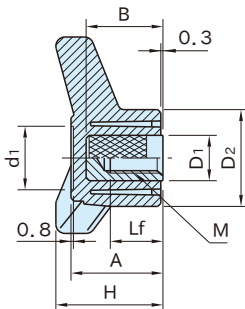

TAK-N

PLASTIC THREE-PRONG KNOBS

Original ELESA Model VB.639

TAK-NB
(Tapped Blind)

TAK-N
(Stud)

TAK-NT
(Tapped Through)

| Type | Knob | Insert | Stud |
|------------------------------------|---|--------|------------------------------|
| TAK-NB | Glass-fiber reinforced polyamide plastic Black matte | Brass | — |
| TAK-N | | — | Steel(SUM22L) Zinc plated |
| TAK-NT (Excepting dia. 130) | | — | — |
| TAK130NT | Glass-fiber reinforced polypropylene plastic Black matte | Brass | — |

TAK-NB
(Tapped Blind)

TAK-N
(Stud)

TAK-NT
(Tapped Through)