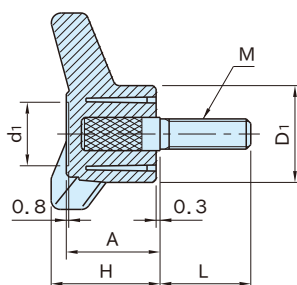

TAK-N

PLASTIC THREE-PRONG KNOBS

Original ELESA Model VB.639

TAK-NB
(Tapped Blind)

TAK-N
(Stud)

TAK-NT
(Tapped Through)

| Type | Knob | Insert | Stud |
|------------------------------------|---|--------|------------------------------|
| TAK-NB | Glass-fiber reinforced polyamide plastic Black matte | Brass | — |
| TAK-N | | — | Steel(SUM22L) Zinc plated |
| TAK-NT (Excepting dia. 130) | | — | — |
| TAK130NT | Glass-fiber reinforced polypropylene plastic Black matte | Brass | — |

TAK-NB
(Tapped Blind)

TAK-N
(Stud)

TAK-NT
(Tapped Through)