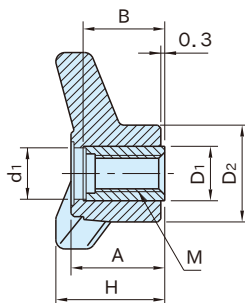

TAK-N

PLASTIC THREE-PRONG KNOBS

Original ELESA Model VB.639

TAK-NB
(Tapped Blind)

TAK-N
(Stud)

TAK-NT
(Tapped Through)

| Type | Knob | Insert | Stud |
|------------------------------------|---|--------|------------------------------|
| TAK-NB | Glass-fiber reinforced polyamide plastic Black matte | Brass | — |
| TAK-N | | — | Steel(SUM22L) Zinc plated |
| TAK-NT (Excepting dia. 130) | | — | — |
| TAK130NT | Glass-fiber reinforced polypropylene plastic Black matte | Brass | — |

TAK-NB
(Tapped Blind)

TAK-N
(Stud)

TAK-NT
(Tapped Through)