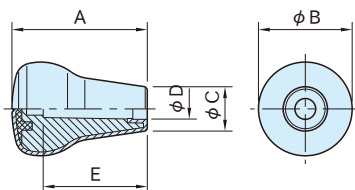

STG-N-SOFT

SOFT-TOUCH TAPERED KNOBS

Original Elesa Model IEL.N-SOFT 

Body

Polypropylene plastic
Coated with thermoplastic elastomer
Shore A 70
Black matte

Part Number	A	B	C	D	E	Weight (g)
STG47N12-SOFT	47	45	28	12	34	48
STG65N10-SOFT	65		23	10	50	56
STG65N12-SOFT			12	55		

Features:

- Elastomer coating helps to dampen vibrations.
- Push-fit handle that can accept a standard steel bar finished to h9 tolerance.

Technical Information:

Working temperature : Between 0°C and 80°C