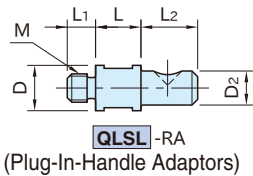

QLSL
(Screw-In Handles)

QLSL-RL
(Plug-In Handles)

QLSL-RA
(Plug-In-Handle Adaptors)

Type	Handle	Ball Knob	Shaft
QLSL	Steel(S45C)	ABS resin	-
QLSL-RL	Black oxide finish	Black	-
QLSL-RA	-	-	Steel(SCM435) Quenched and tempered Black oxide finish

QLSL (Screw-In Handles)

Part Number	L	D ₁	D	M	L ₁	Weight (g)
QLSL150	59	20	8	M5×0.8	5	25
QLSL200	89	25	10	M6×1	6	50

QLSL-RL (Plug-In Handles)

Part Number	L	D ₁	D	d	L ₁	M ₁	Weight (g)
QLSL150-RL	51	20	13	6	11	M5×0.8-5L	45
QLSL200-RL	79	25	15	8	13	M6×1-6L	90

QLSL-RA (Plug-In-Handle Adaptors)

Part Number	L	D	L ₂	D ₂	M	L ₁	Weight (g)
QLSL150-RA	8	8	10	6	M5×0.8	5	7
QLSL200-RA	10	10	12	8	M6×1	6	14