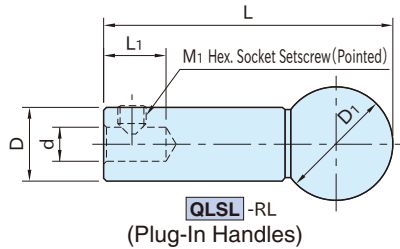

QLSL
(Screw-In Handles)

QLSL-RL
(Plug-In Handles)

QLSL-RA
(Plug-In-Handle Adaptors)

Type	Handle	Ball Knob	Shaft
QLSL	Steel(S45C)	ABS resin	-
QLSL-RL	Black oxide finish	Black	-
QLSL-RA	-	-	Steel(SCM435) Quenched and tempered Black oxide finish

QLSL (Screw-In Handles)

Part Number	L	D ₁	D	M	L ₁	Weight (g)
QLSL150	59	20	8	M5×0.8	5	25
QLSL200	89	25	10	M6×1	6	50

QLSL-RL (Plug-In Handles)

Part Number	L	D ₁	D	d	L ₁	M ₁	Weight (g)
QLSL150-RL	51	20	13	6	11	M5×0.8-5L	45
QLSL200-RL	79	25	15	8	13	M6×1-6L	90

QLSL-RA (Plug-In-Handle Adaptors)

Part Number	L	D	L ₂	D ₂	M	L ₁	Weight (g)
QLSL150-RA	8	8	10	6	M5×0.8	5	7
QLSL200-RA	10	10	12	8	M6×1	6	14