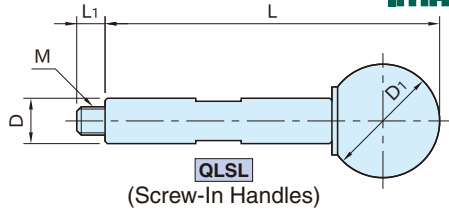

QLSL
(Screw-In Handles)

QLSL-RL
(Plug-In Handles)

QLSL-RA
(Plug-In-Handle Adaptors)

Type	Handle	Ball Knob	Shaft
QLSL	Steel(S45C)	ABS resin	-
QLSL-RL	Black oxide finish	Black	-
QLSL-RA	-	-	Steel(SCM435) Quenched and tempered Black oxide finish

QLSL (Screw-In Handles)

Part Number	L	D ₁	D	M	L ₁	Weight (g)
QLSL150	59	20	8	M5×0.8	5	25
QLSL200	89	25	10	M6×1	6	50

QLSL-RL (Plug-In Handles)

Part Number	L	D ₁	D	d	L ₁	M ₁	Weight (g)
QLSL150-RL	51	20	13	6	11	M5×0.8-5L	45
QLSL200-RL	79	25	15	8	13	M6×1-6L	90

QLSL-RA (Plug-In-Handle Adaptors)

Part Number	L	D	L ₂	D ₂	M	L ₁	Weight (g)
QLSL150-RA	8	8	10	6	M5×0.8	5	7
QLSL200-RA	10	10	12	8	M6×1	6	14