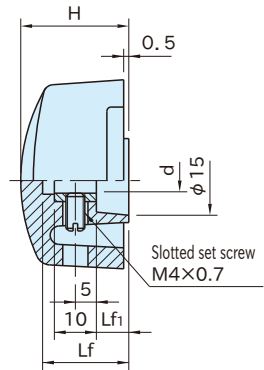

**INK****PLASTIC INDICATOR KNOBS**

Original ELESA Model MI.204

Knob	Insert
Phenolic plastic Glossy Finish Black	Brass

Part Number	A	D	H	B	d (D9)	Lf	Lf <sub>1</sub>	Weight (g)
<b>INK45</b>	45	35	25	24	6	22	7	19
<b>INK55</b>	55	37	26	30	8	21	3	30