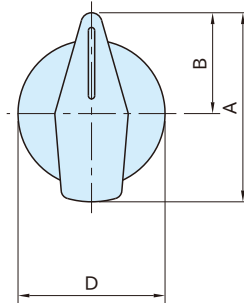

**INK****PLASTIC INDICATOR KNOBS**

Original ELESA Model MI.204

Knob	Insert
Phenolic plastic Glossy Finish Black	Brass

Part Number	A	D	H	B	d (D9)	Lf	Lf <sub>1</sub>	Weight (g)
<b>INK45</b>	45	35	25	24	6	22	7	19
<b>INK55</b>	55	37	26	30	8	21	3	30